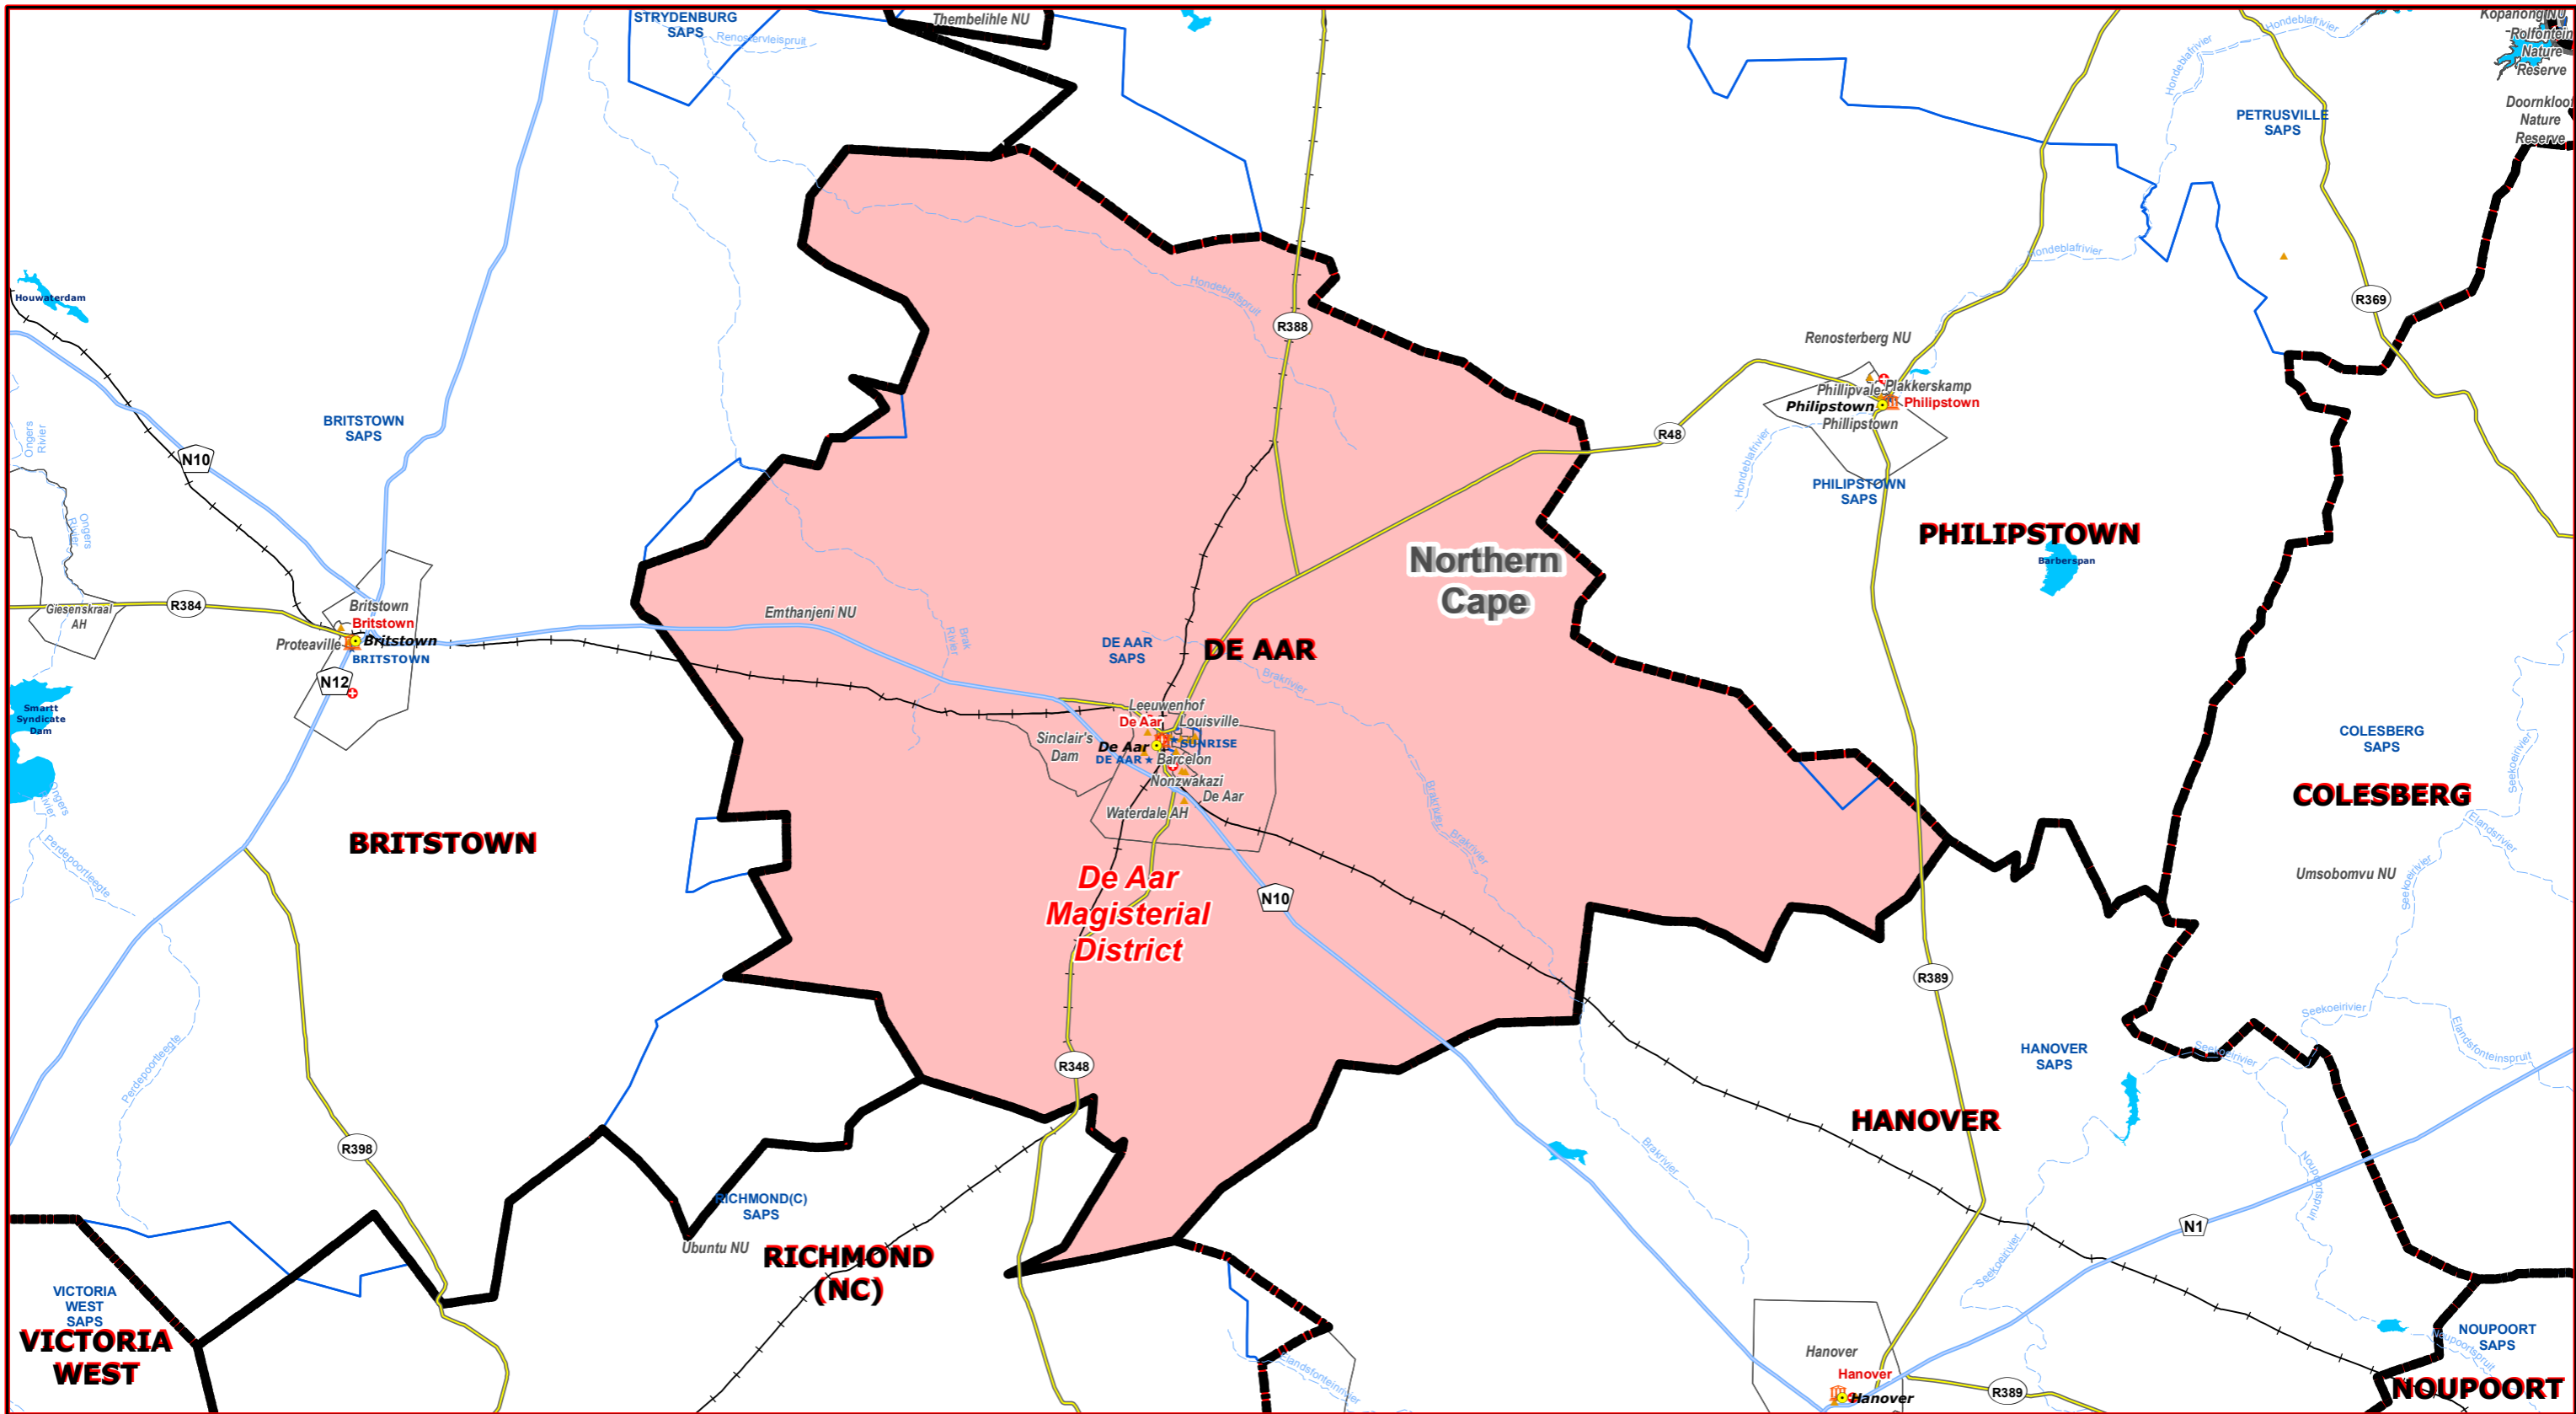

De Aar Magisterial District

Legend

- Main Town
- Main Courts
- Place of Sitting
- Police Stations & Facilities
- Schools
- Health Facilities
- Rivers
- National Roads
- Main Roads
- Railways
- Provinces
- Current Magisterial Districts
- Proposed Sheriff Service Area
- Traditional Councils
- Dams

Sheriff Service Areas

DATA SUPPLIED BY:

- Statistics South Africa
- Department of Water Affairs & Forestry
- Department of Provincial & Local Government
- Department of Health
- Department of Safety & Security
- Department of Education
- Department of Transport