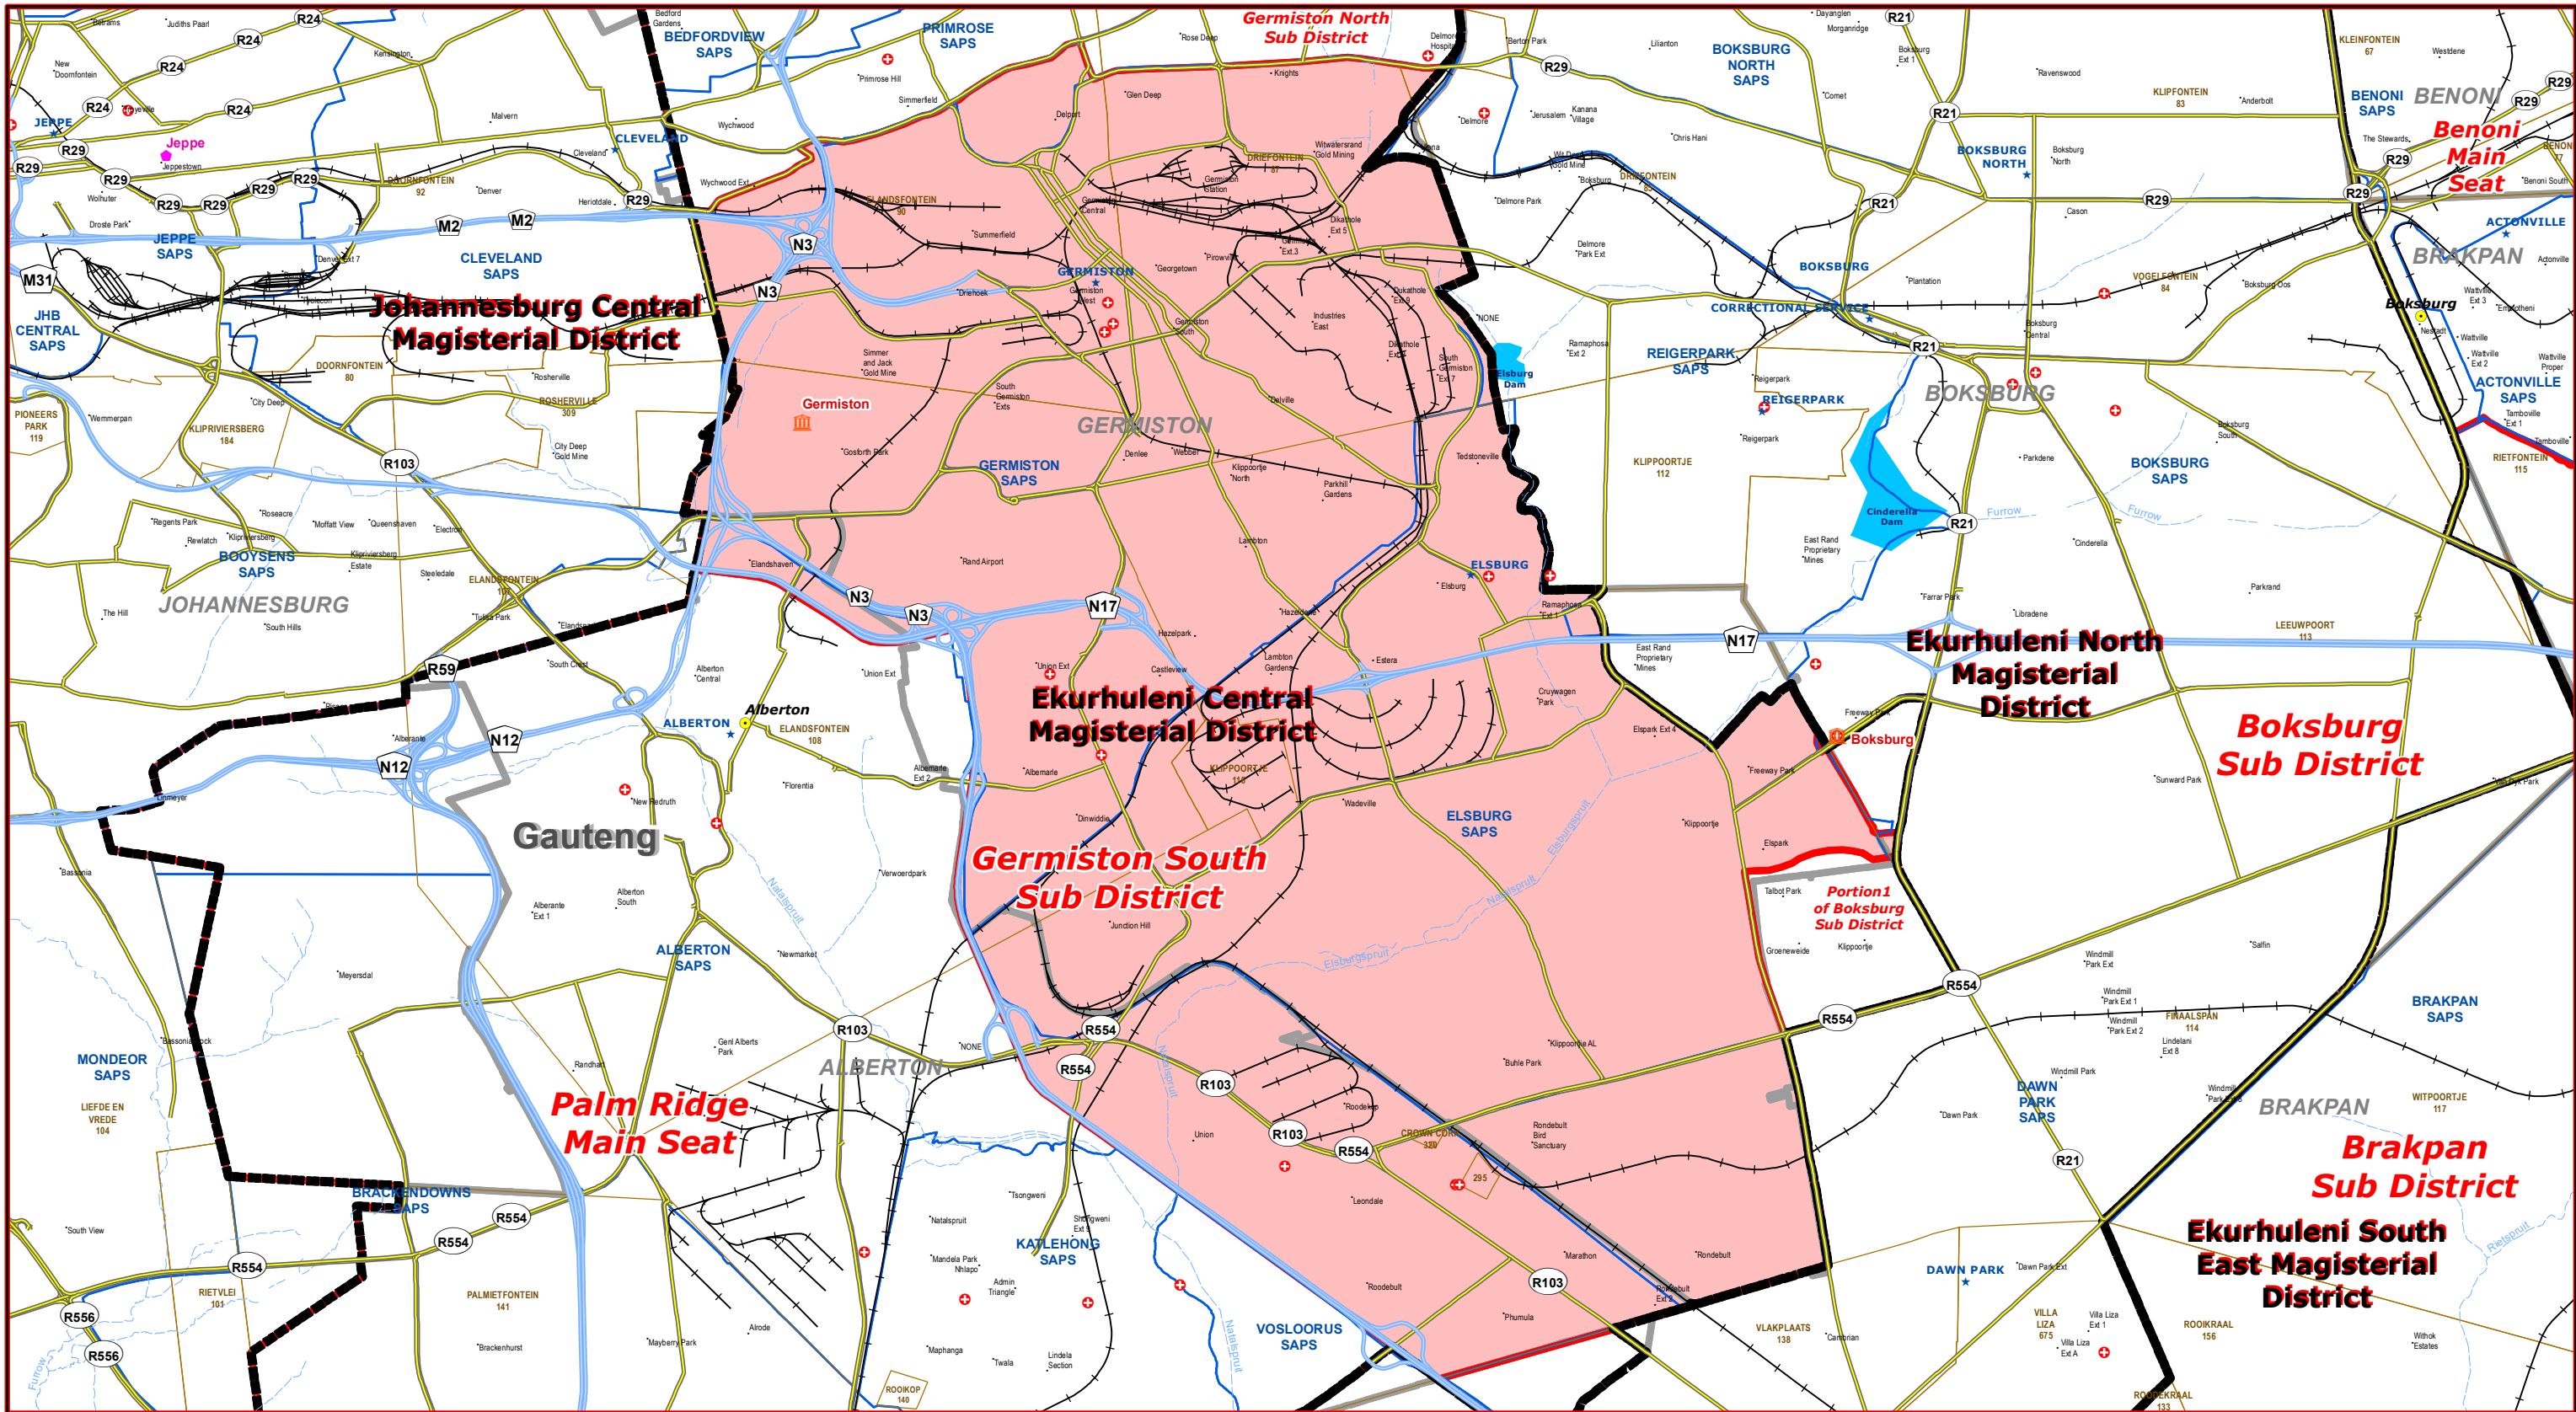

Germiston South Sheriff Service Area of Ekurhuleni Central Magisterial District

- Legend**
- Main Town
 - Main Courts
 - Place of Sitting
 - ★ Police Stations & Facilities
 - ★ Schools
 - Health Facilities
 - ~ Rivers
 - National Roads
 - Main Roads
 - Railways
 - Provinces
 - Proposed Magisterial District
 - Proposed Seat / Sub District
 - Current Magisterial Districts
 - Traditional Councils
 - Dams