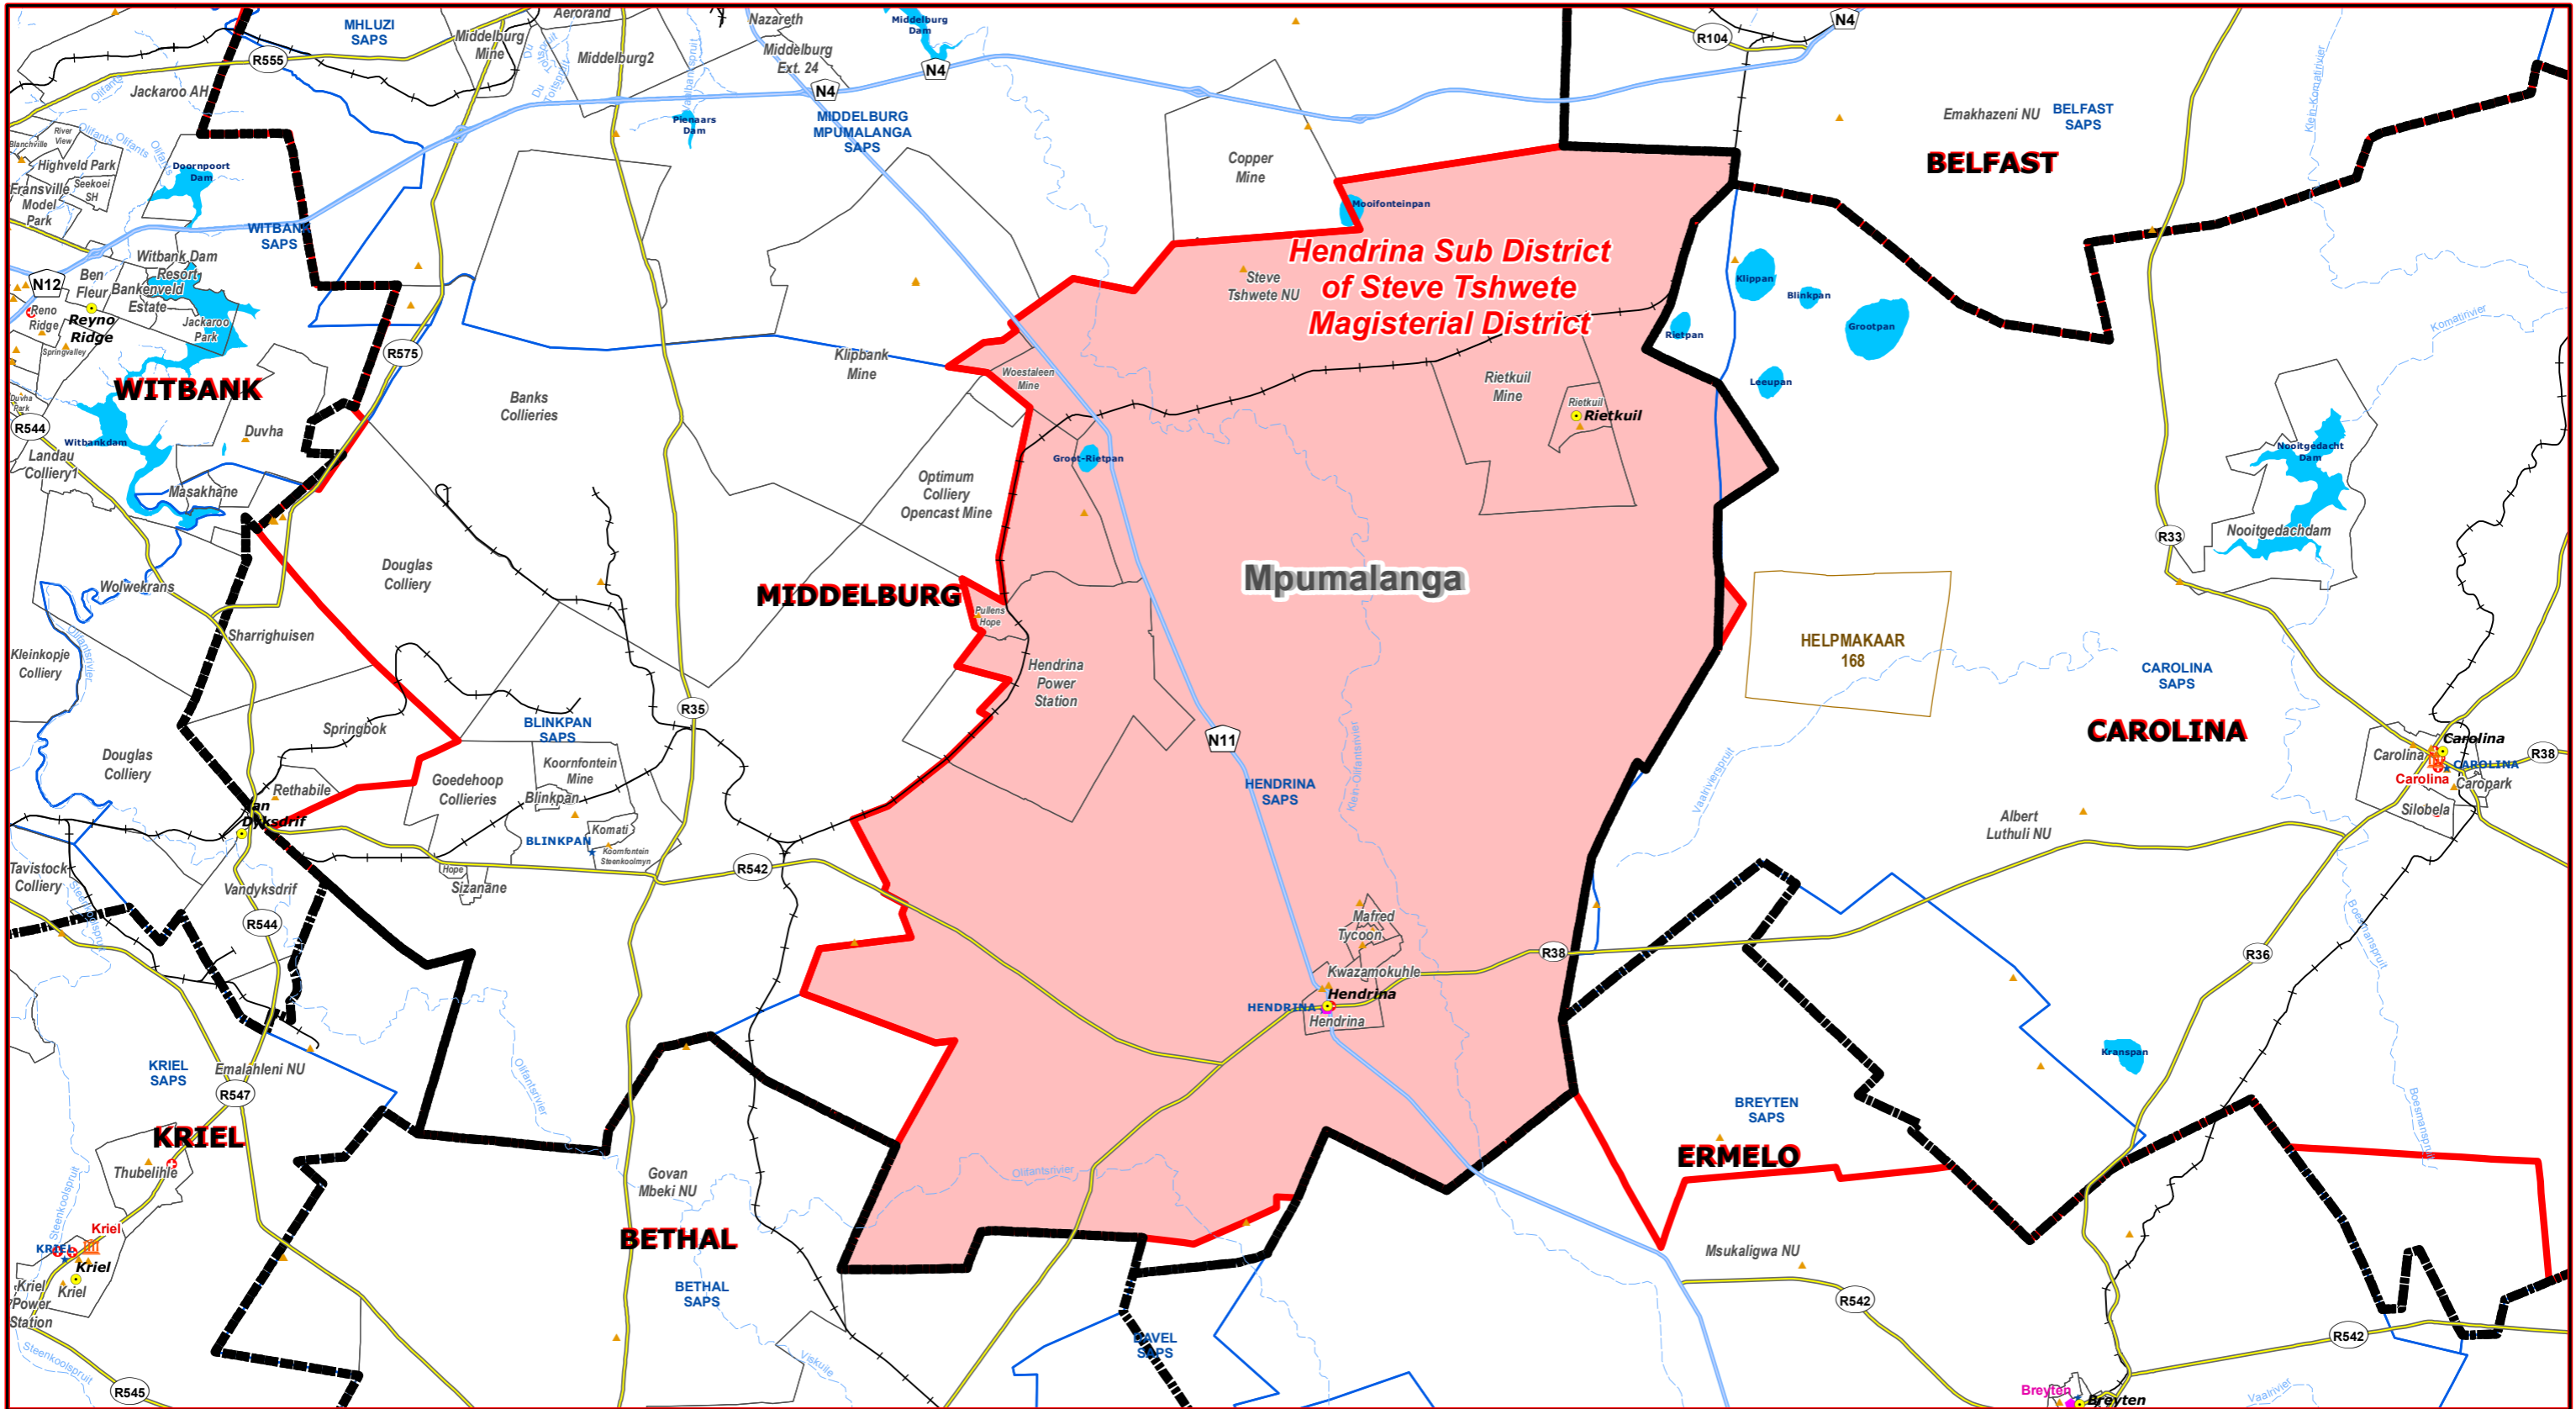

Hendrina Sub District of Steve Tshwete Magisterial District

Legend

- Main Town
- Main Courts
- ★ Place of Sitting
- ★ Police Stations & Facilities
- ▲ Schools
- ⬮ Health Facilities
- ~ Rivers
- National Roads
- Main Roads
- Railways
- Provinces
- Current Magisterial Districts
- Proposed Sheriff Service Area
- Traditional Councils
- Dams

Sheriff Service Areas

DATA SUPPLIED BY:
 Statistics South Africa
 Department of Water Affairs & Forestry
 Department of Provincial & Local Government
 Department of Health
 Department of Safety & Security
 Department of Education
 Department of Transport