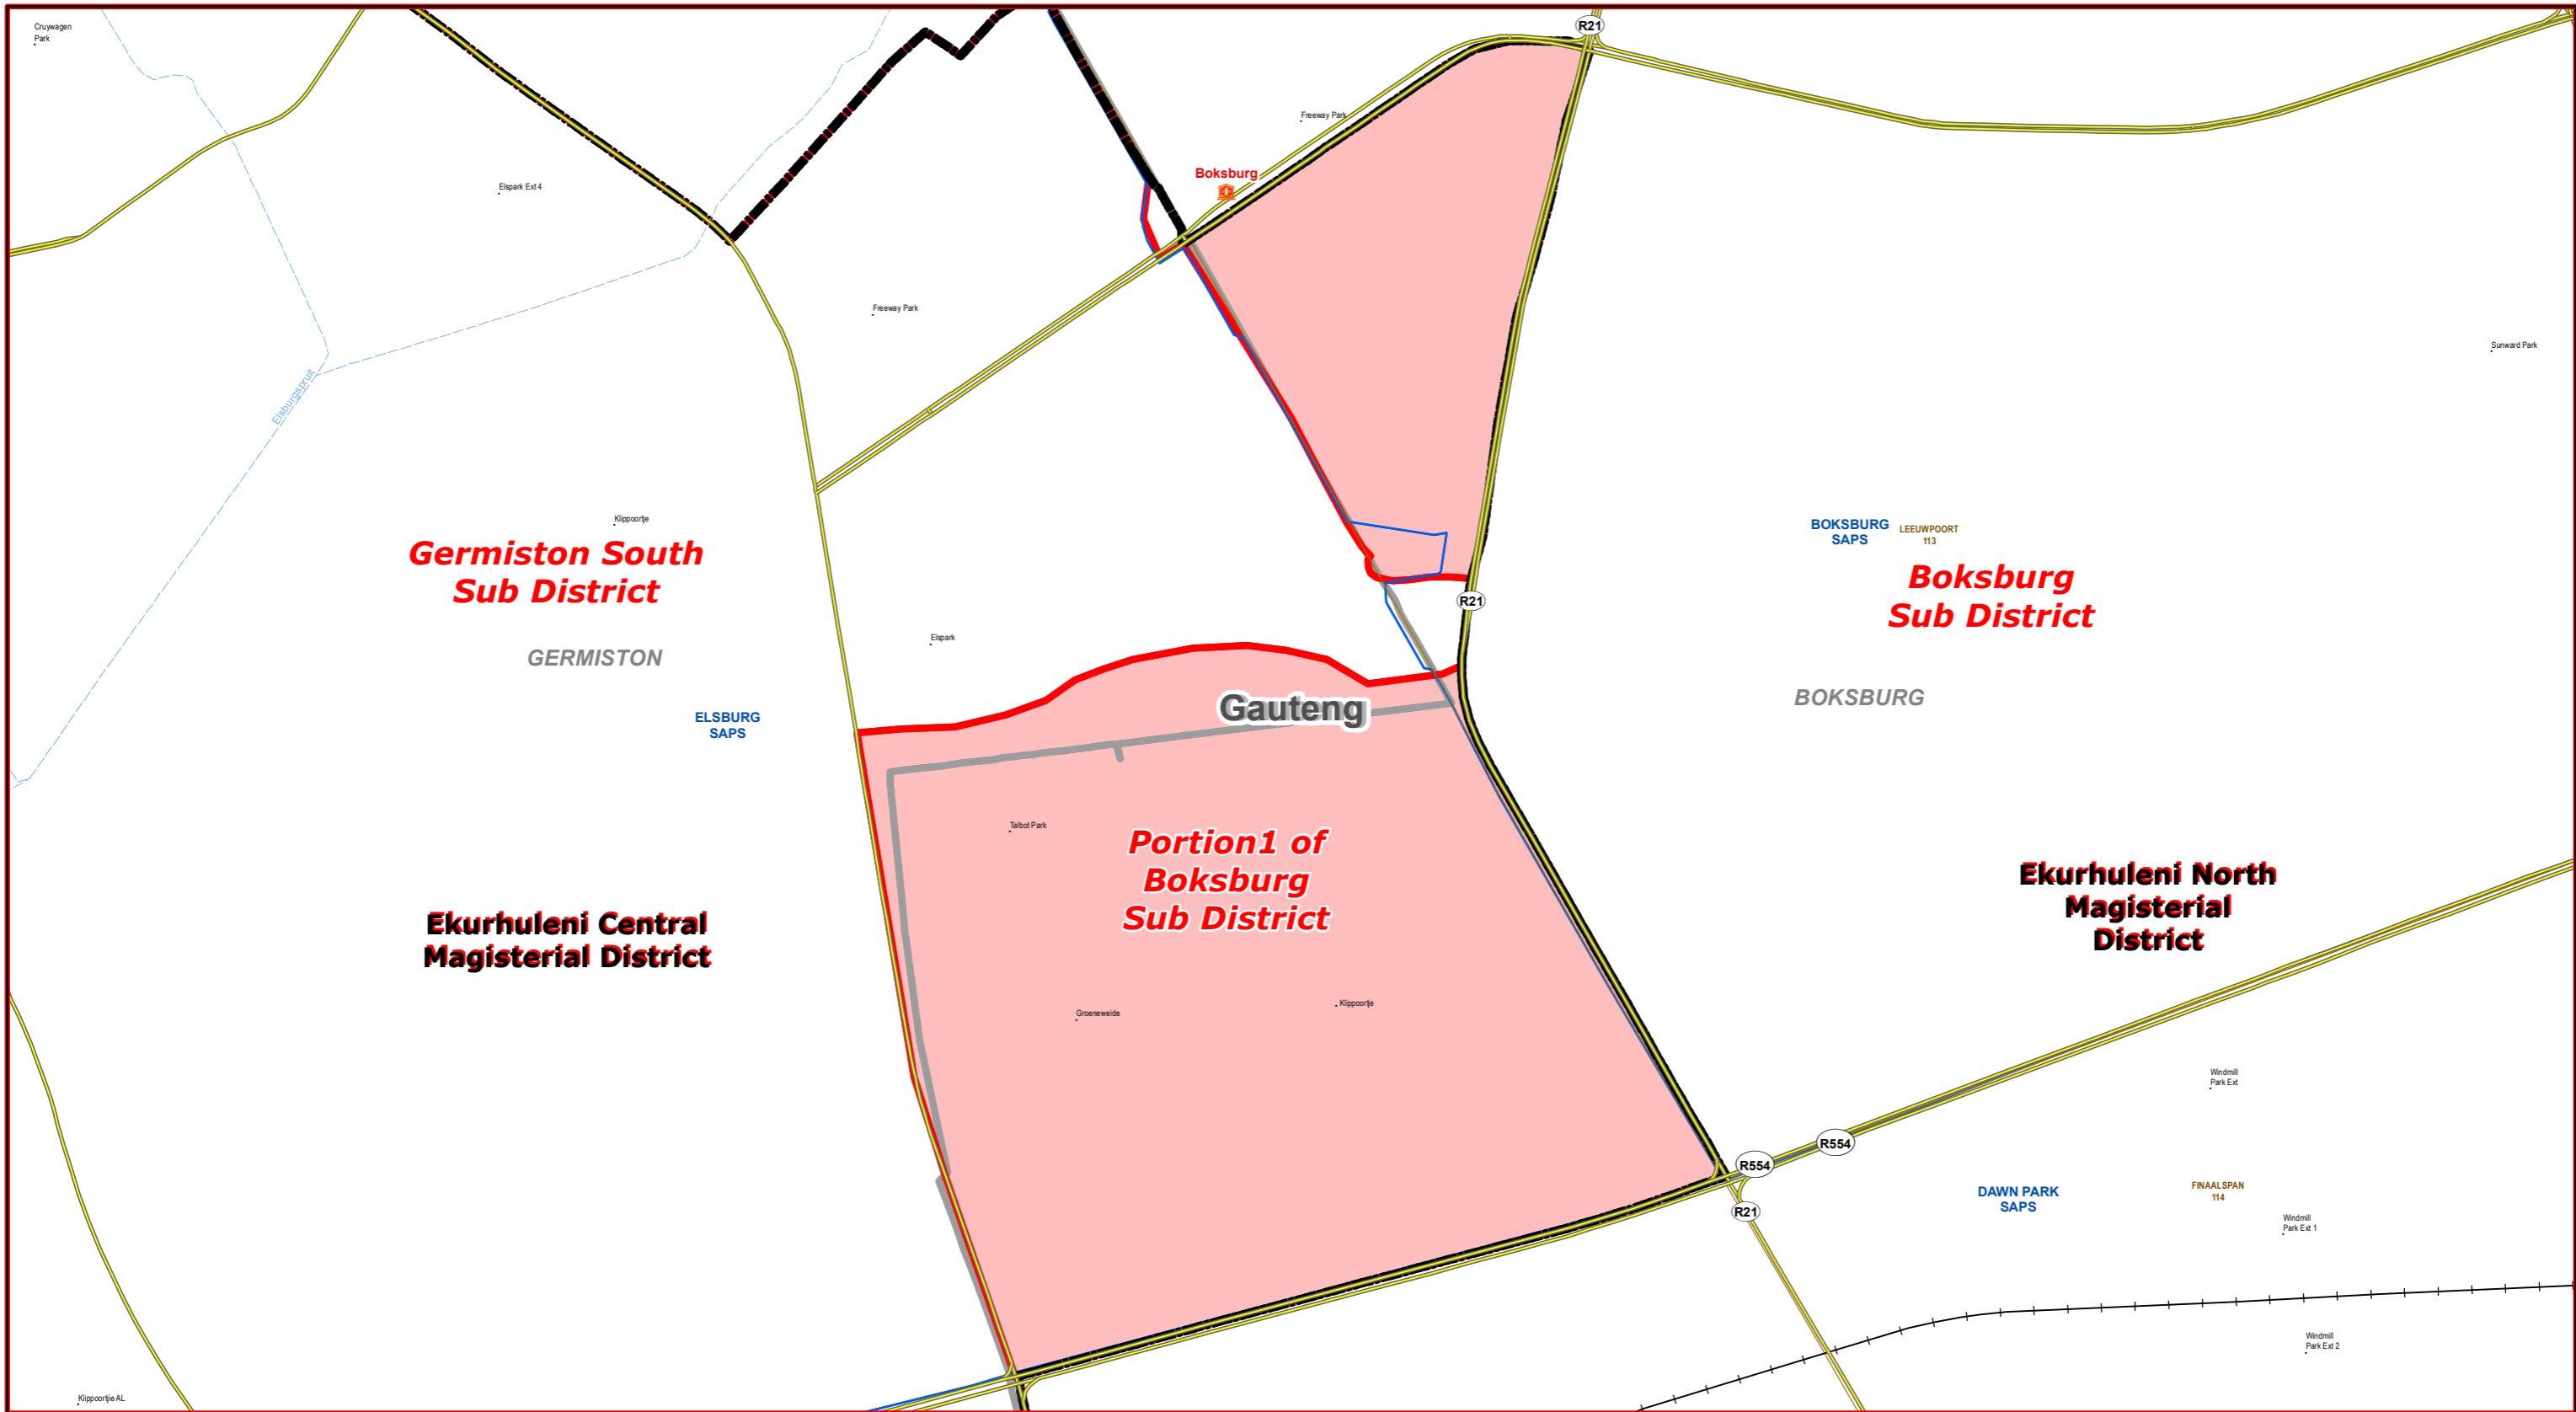

Portion 1 of Boksburg Sheriff Service Area of Ekurhuleni Central Magisterial District

Legend

- Main Town
- Main Courts
- Place of Sitting
- ★ Police Stations & Facilities
- ▲ Schools
- Health Facilities
- ~ Rivers
- ~ National Roads
- ~ Main Roads
- ~ Railways
- Provinces
- Proposed Magisterial District
- Proposed Seat / Sub District
- Current Magisterial Districts
- Traditional Councils
- Dams

Proposed Sheriff Service Areas

Please provide inputs / comments

Name : _____

Date : _____

Signature : _____

DATA SUPPLIED BY:

Statistics South Africa

Department of Water Affairs & Forestry