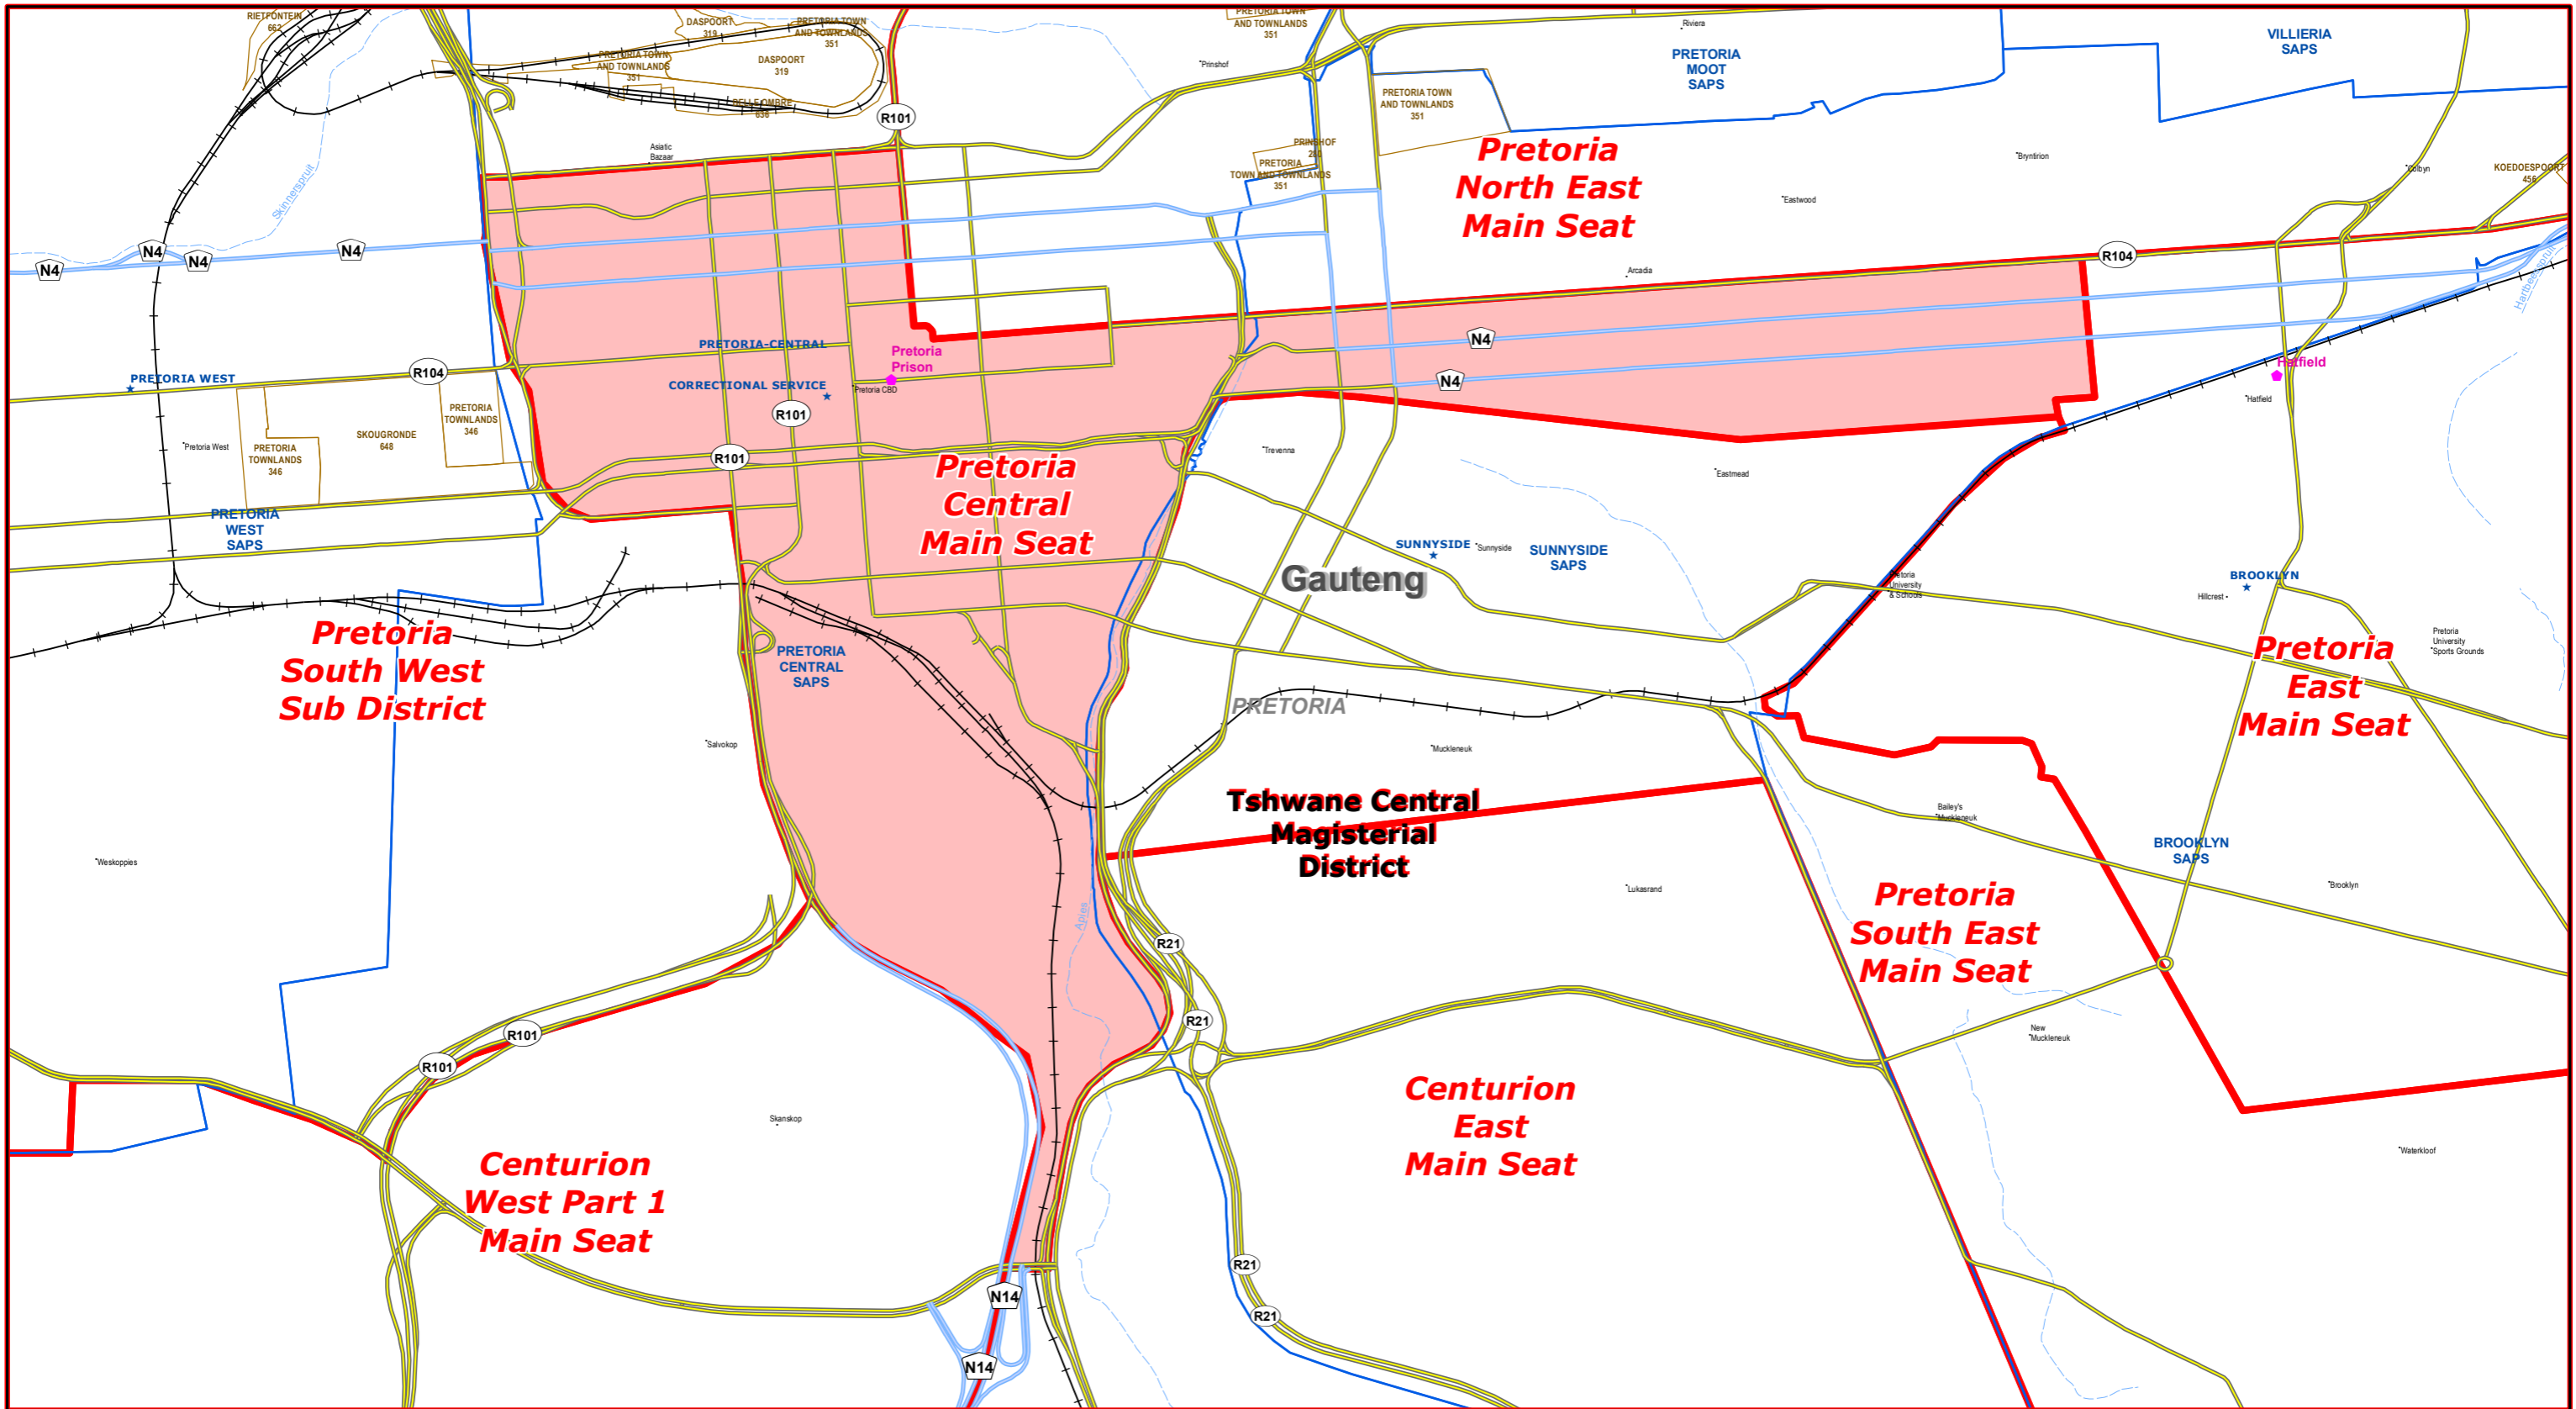

Pretoria Central of Tshwane Central Magisterial District

Legend

- Main Town
- Main Courts
- Place of Sitting
- ★ Police Stations & Facilities
- ▲ Schools
- Health Facilities
- ~ Rivers
- National Roads
- Main Roads
- Railways
- Provinces
- Proposed Magisterial District
- Proposed Seat / Sub District
- Current Magisterial Districts
- Traditional Councils
- Dams

Proposed Sheriff Service Areas

Please provide inputs / comments

Name : _____

Date : _____

Signature : _____

DATA SUPPLIED BY:

- Statistics South Africa
- Department of Water Affairs & Forestry
- Department of Provincial & Local Government
- Department of Health
- Department of Safety & Security
- Department of Education
- Department of Transport