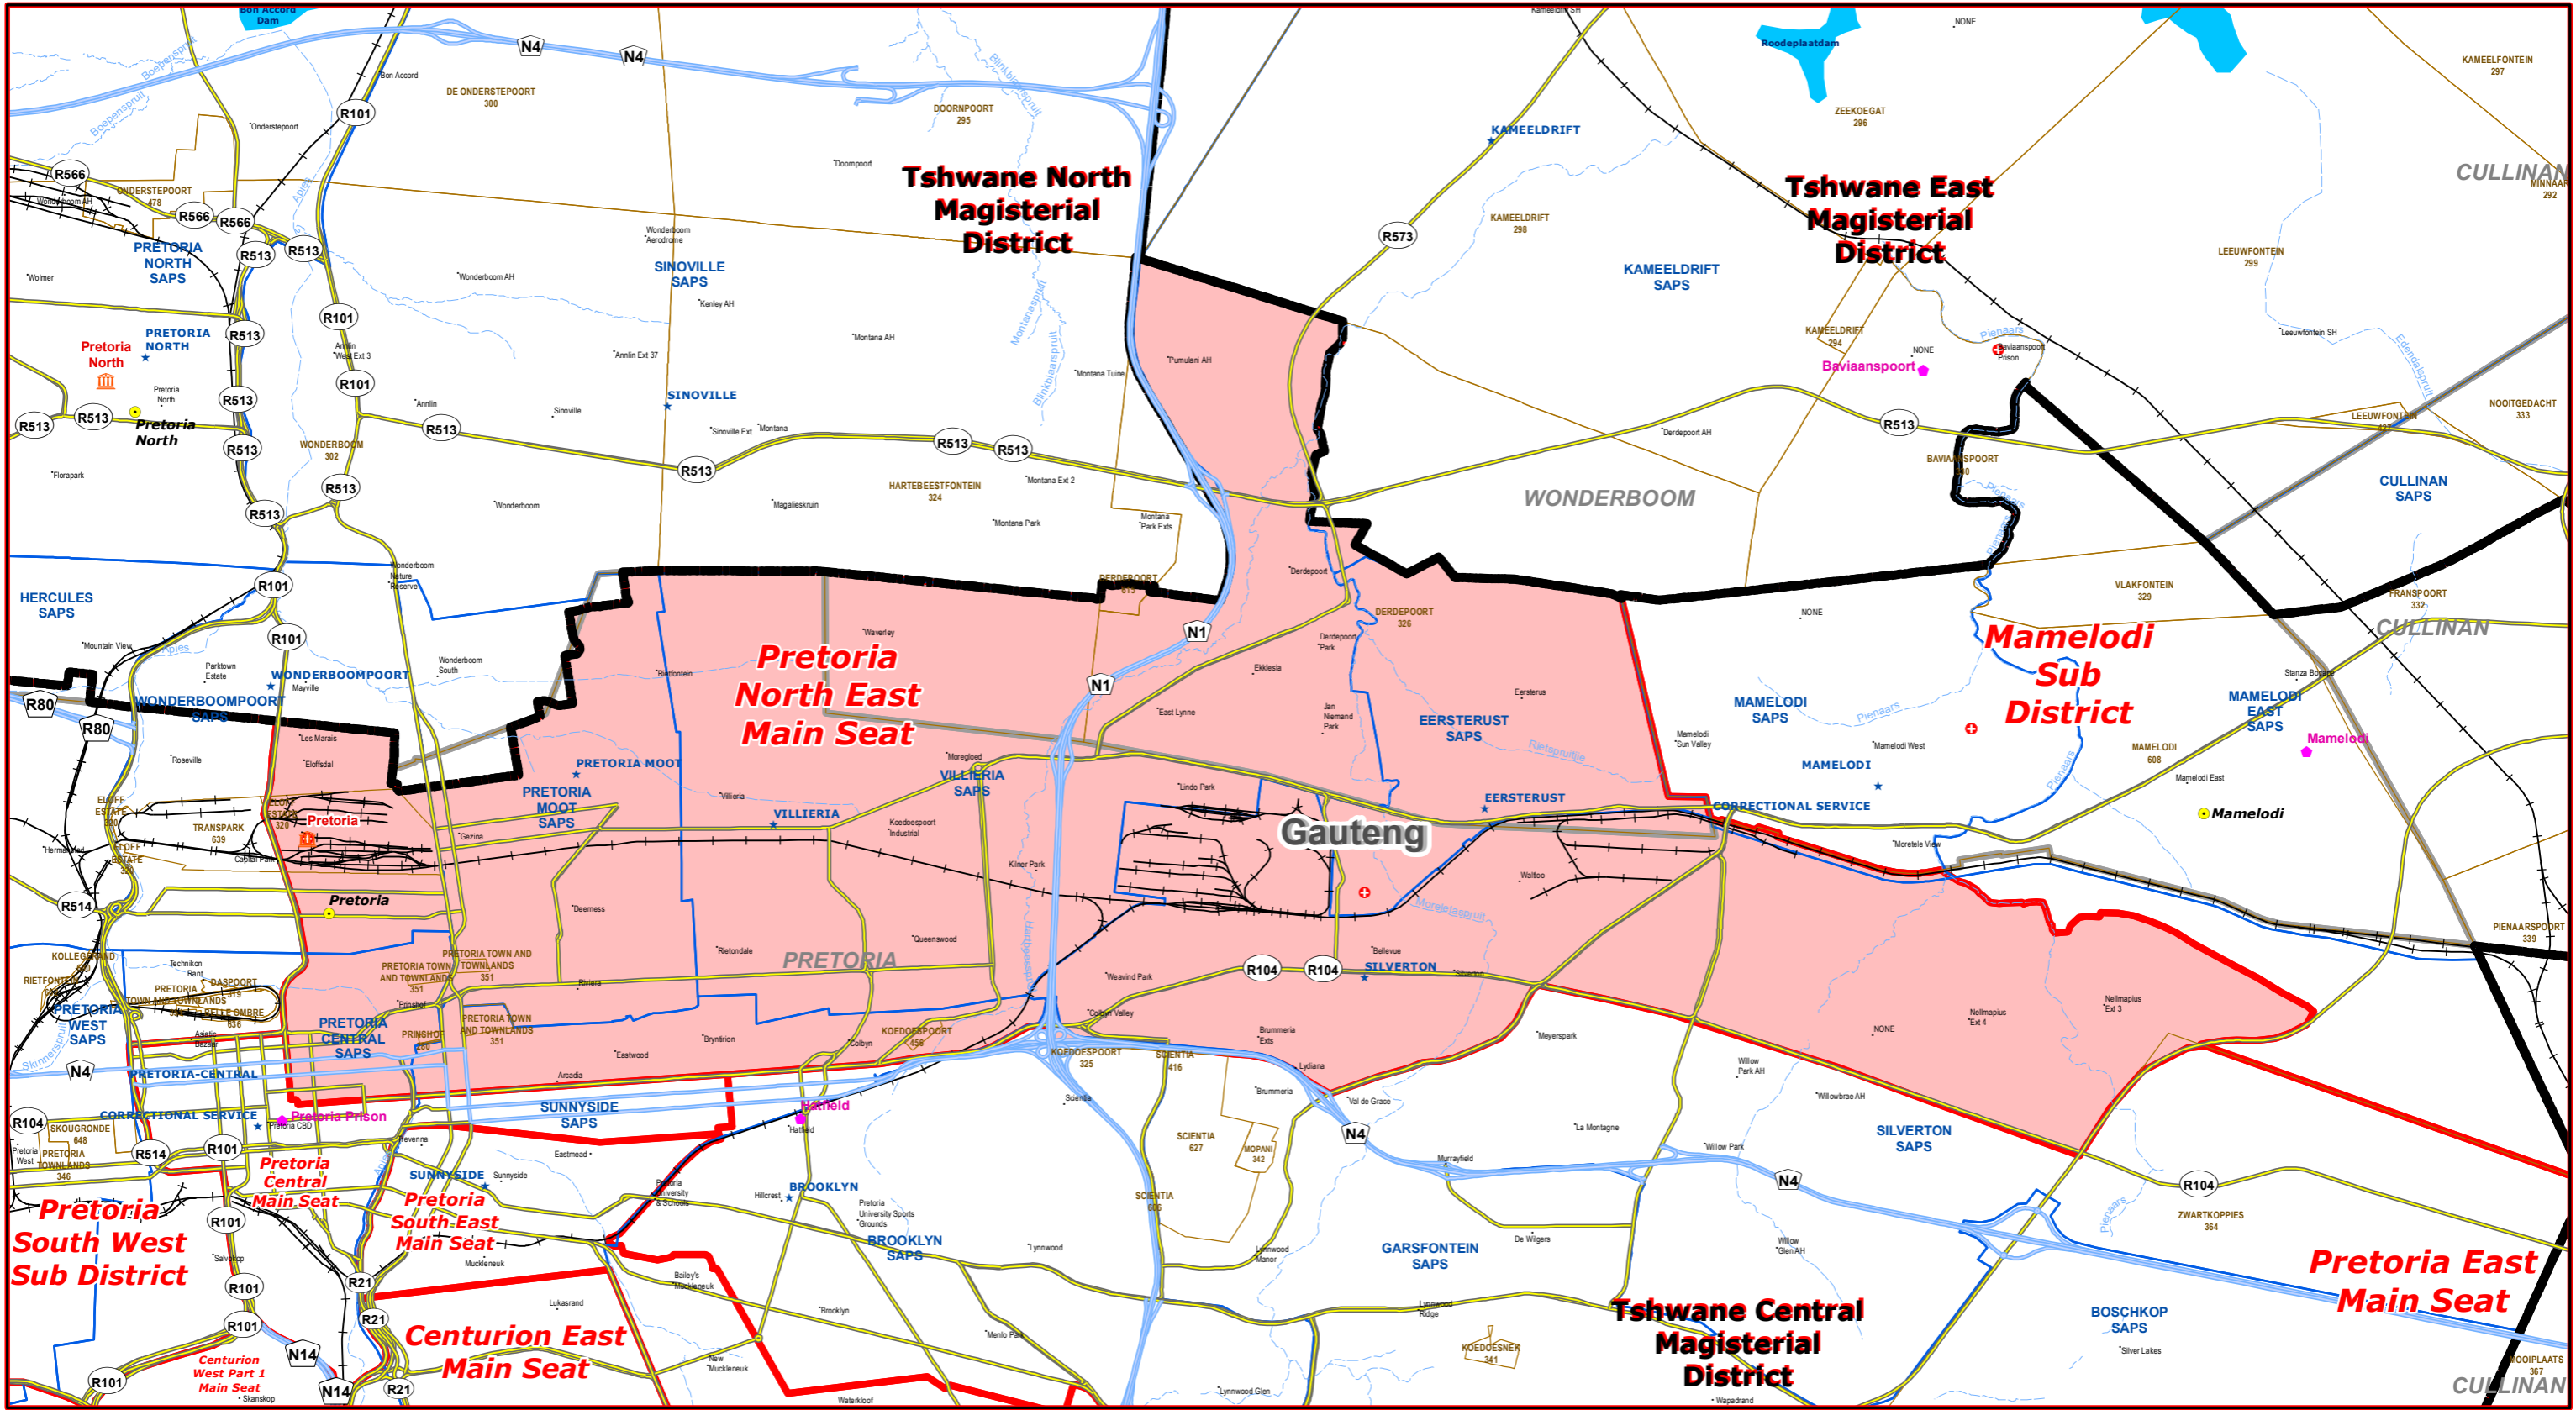

Pretoria North East of Tshwane Central Magisterial District

- Le**
- Main Town
 - Main Courts
 - Place of Sitting
 - ★ Police Stations & Facilities
 - ▲ Schools
 - Health Facilities
 - ~ Rivers
 - National Roads
 - Main Roads
 - Railways
 - Provinces
 - Proposed Magisterial District
 - Proposed Seat / Sub District
 - Current Magisterial Districts
 - Traditional Councils
 - Dams