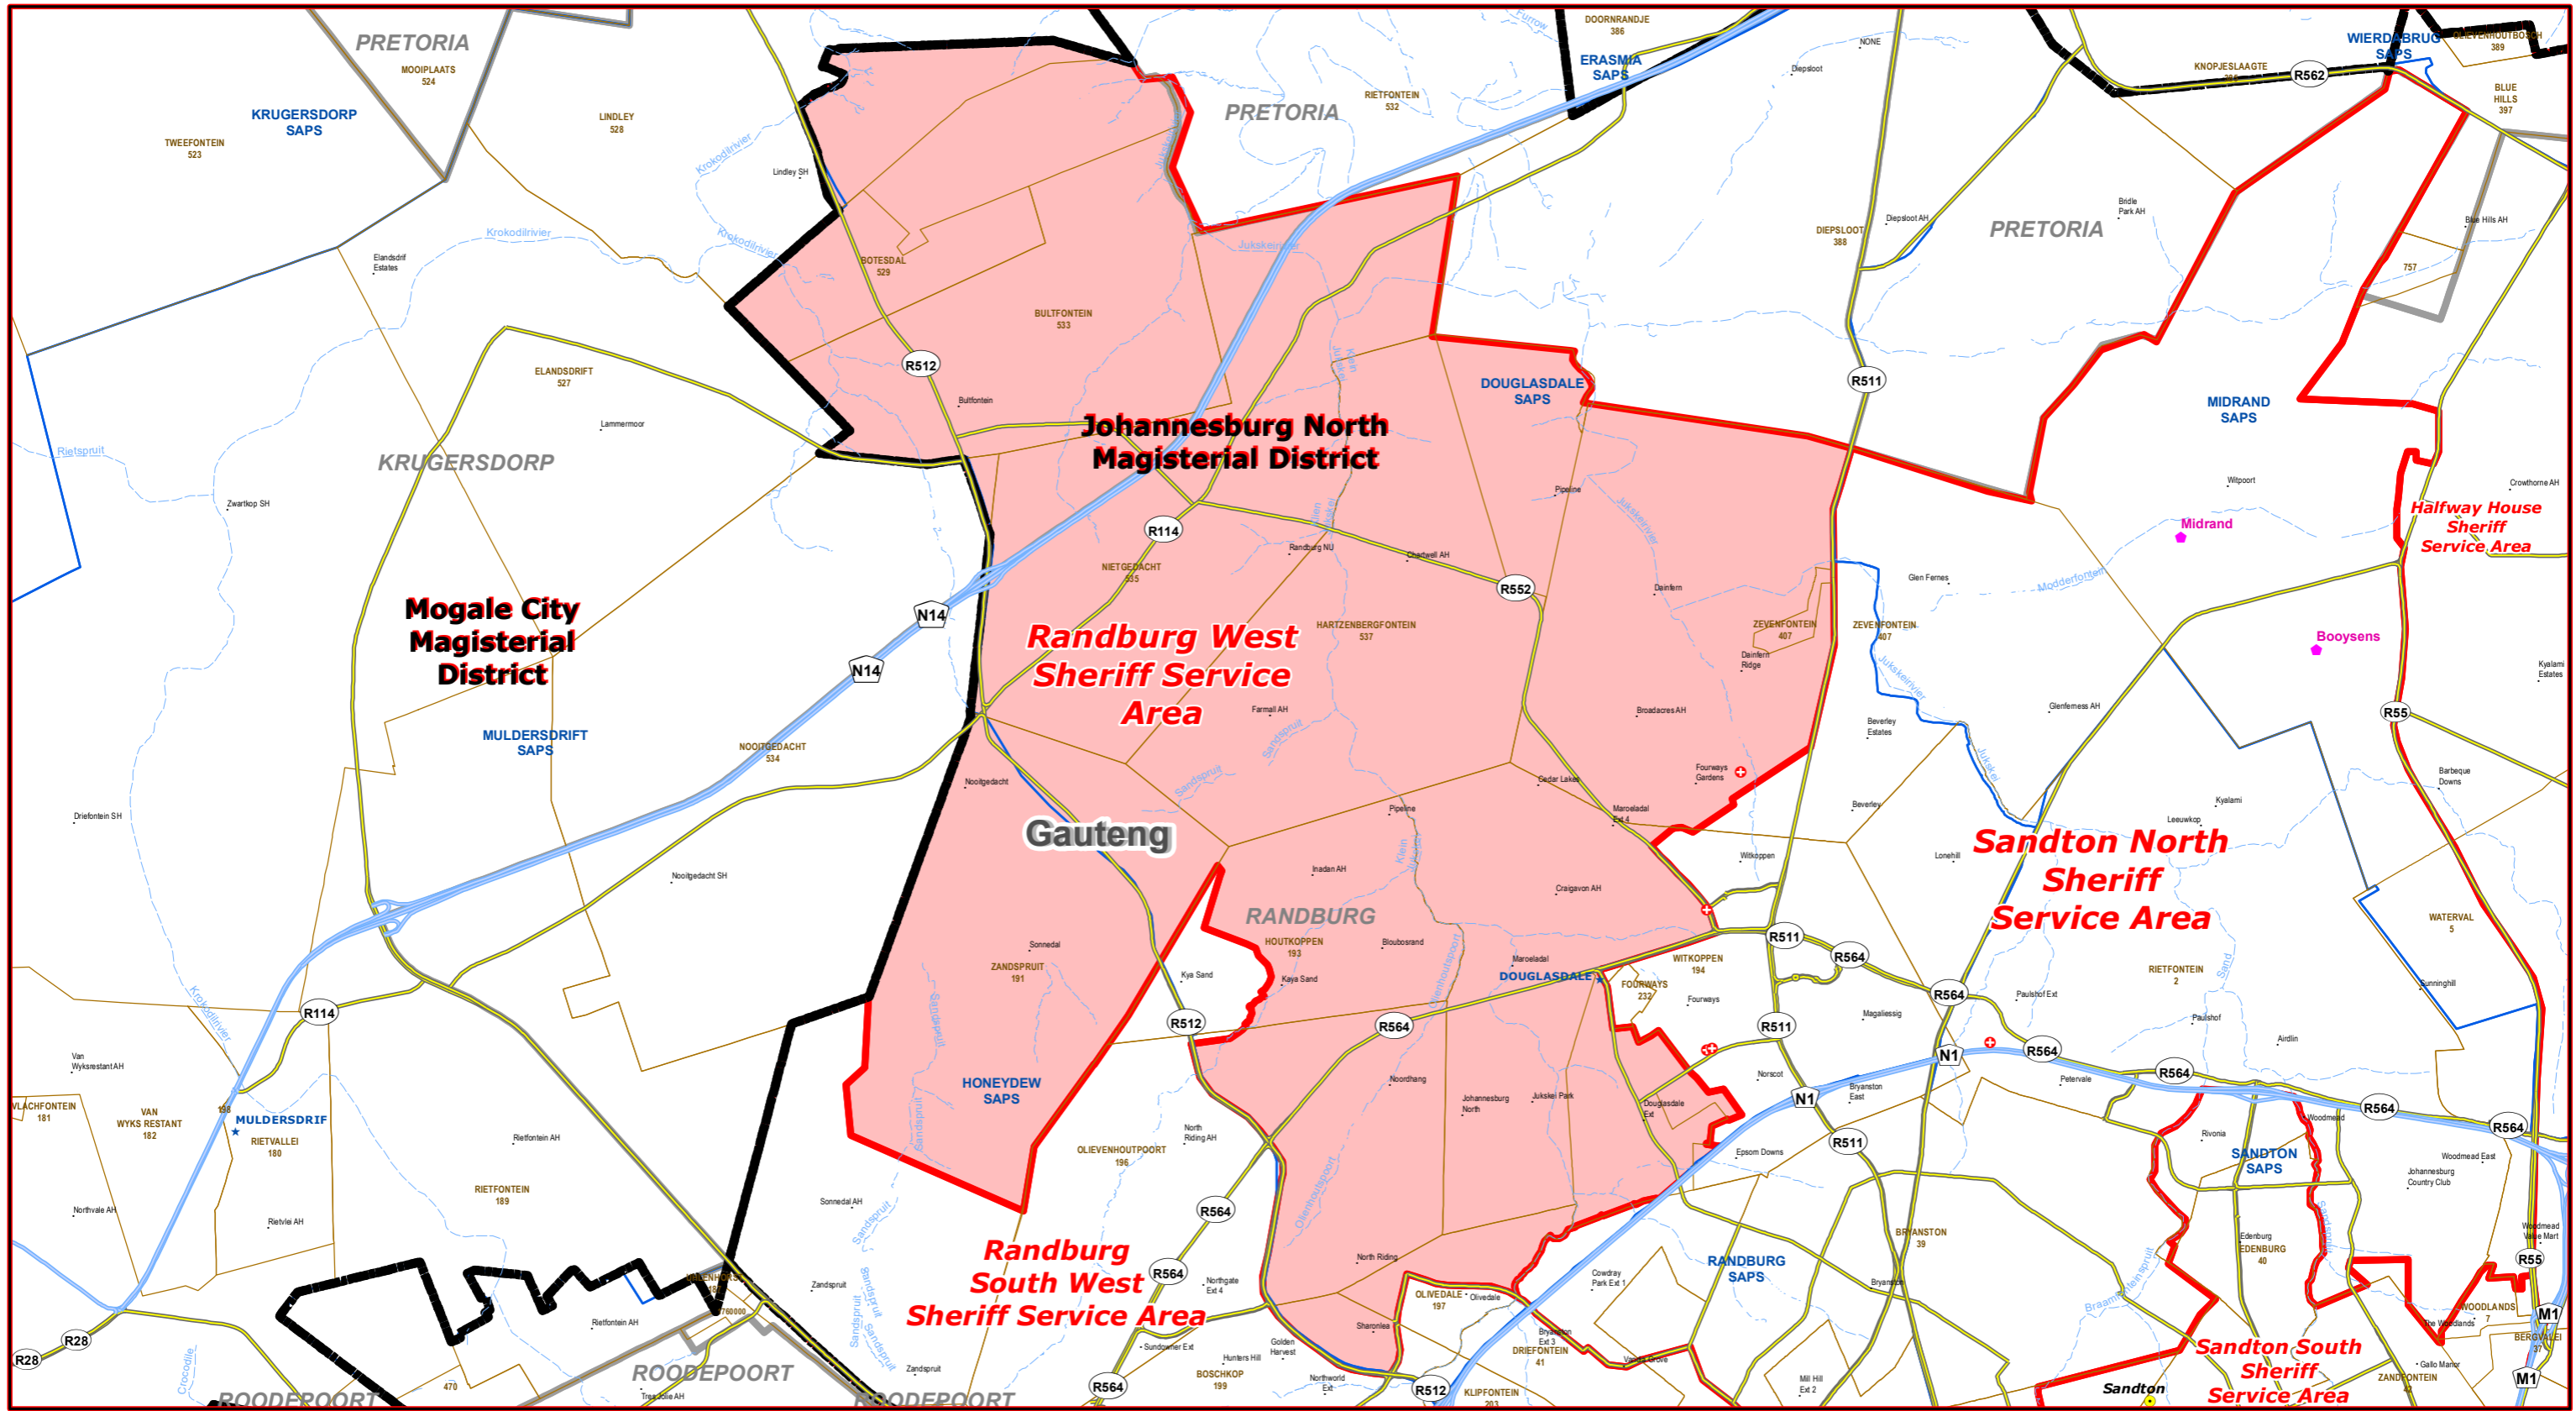

# Randburg West Sheriff Service Area of Johannesburg North Magisterial District

- Le**
- Main Town
  - Main Courts
  - Place of Sitting
  - ★ Police Stations & Facilities
  - ▲ Schools
  - Health Facilities
  - ~ Rivers
  - ~ National Roads
  - ~ Main Roads
  - ~ Railways
  - Provinces
  - Proposed Magisterial District
  - Proposed Seat / Sub District
  - Current Magisterial Districts
  - Traditional Councils
  - Dams

## Proposed Sheriff Service Areas

Please provide inputs / comments

Name : \_\_\_\_\_

Date : \_\_\_\_\_

Signature : \_\_\_\_\_

- DATA SUPPLIED BY:
- Statistics South Africa
  - Department of Water Affairs & Forestry
  - Department of Provincial & Local Government
  - Department of Health
  - Department of Safety & Security
  - Department of Education
  - Department of Transport