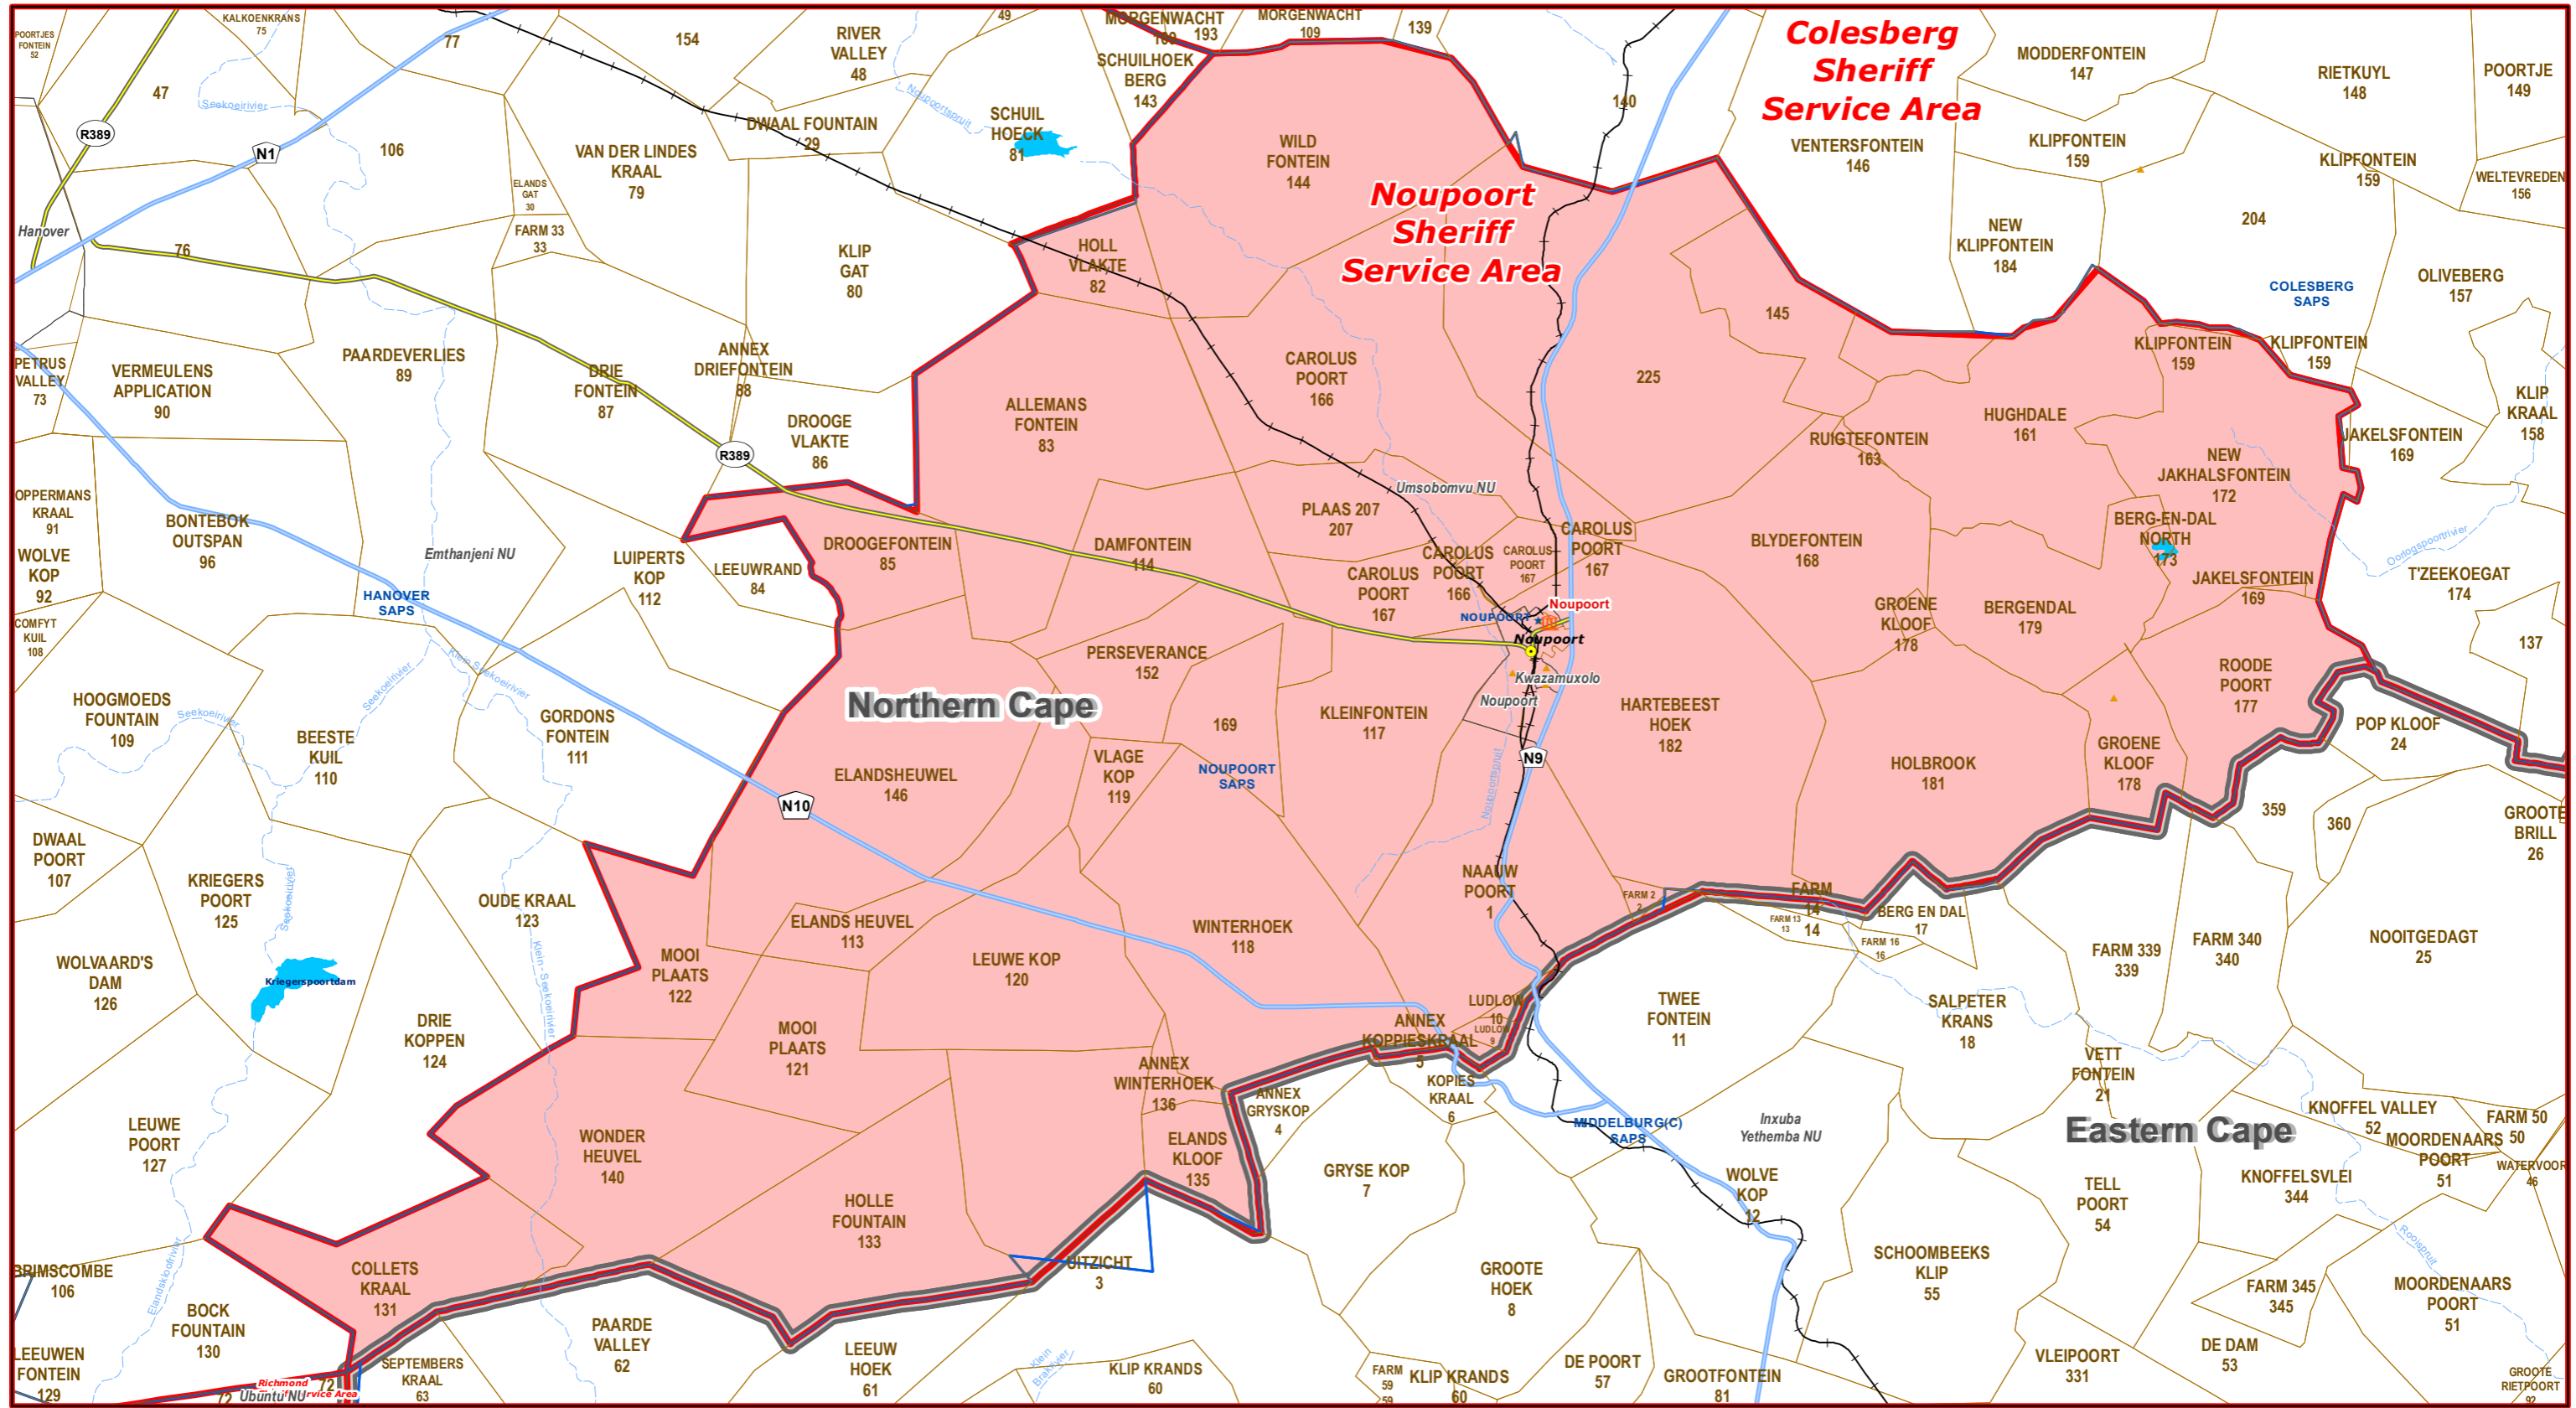

Noupoort Sheriff Service Area

Legend

- Main Town
- Main Courts
- Place of Sitting
- ★ Police Stations & Facilities
- ▲ Schools
- Health Facilities
- Rivers
- National Roads
- Main Roads
- Railways
- Provinces
- Sheriff Service Area
- Traditional Councils
- Dams

Sheriff Service Areas

DATA SUPPLIED BY:
 Statistics South Africa
 Department of Water Affairs & Forestry
 Department of Provincial & Local Government
 Department of Health
 Department of Safety & Security
 Department of Education
 Department of Transport