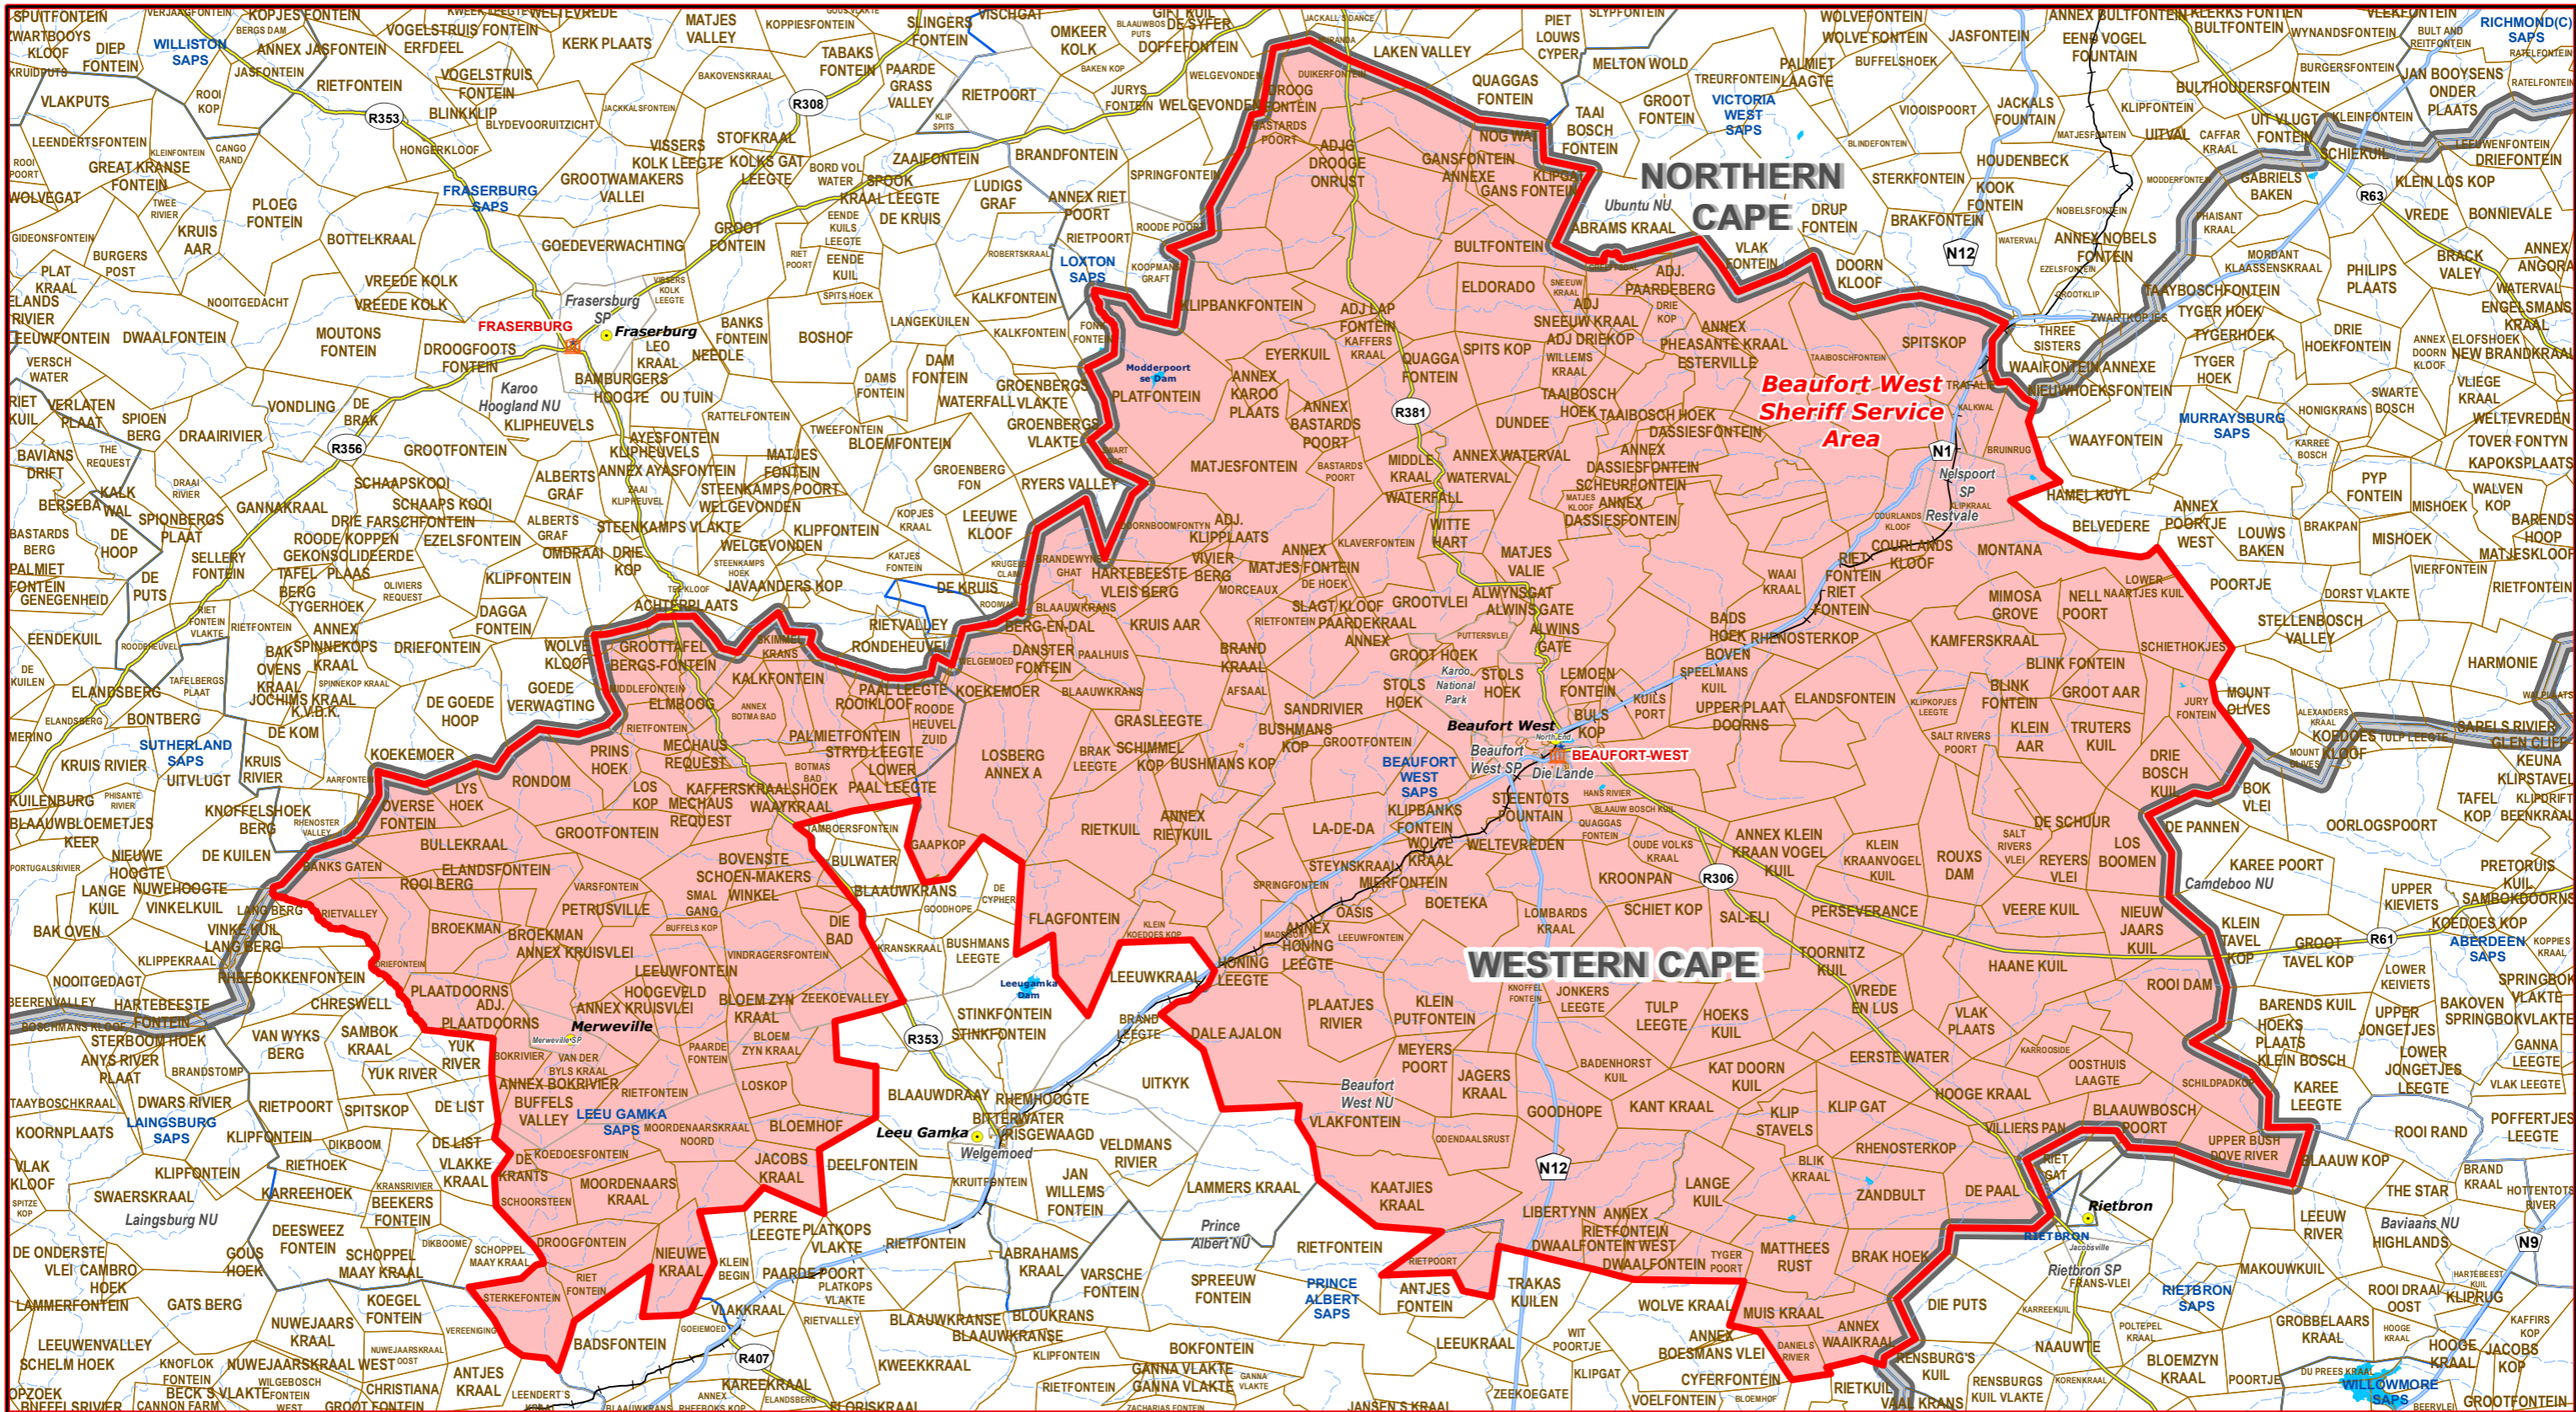

Beaufort West Sheriff Service Area

Legend

- Main Town
- Main Courts
- ★ Place of Sitting
- ★ Police Stations & Facilities
- ▲ Schools
- Health Facilities
- Rivers
- National Roads
- Main Roads
- Railways
- Provinces
- Sheriff Service Area
- Traditional Councils
- Dams

Sheriff Service Areas

DATA SUPPLIED BY:

- Statistics South Africa
- Department of Water Affairs & Forestry
- Department of Provincial & Local Government
- Department of Health
- Department of Safety & Security
- Department of Education
- Department of Transport