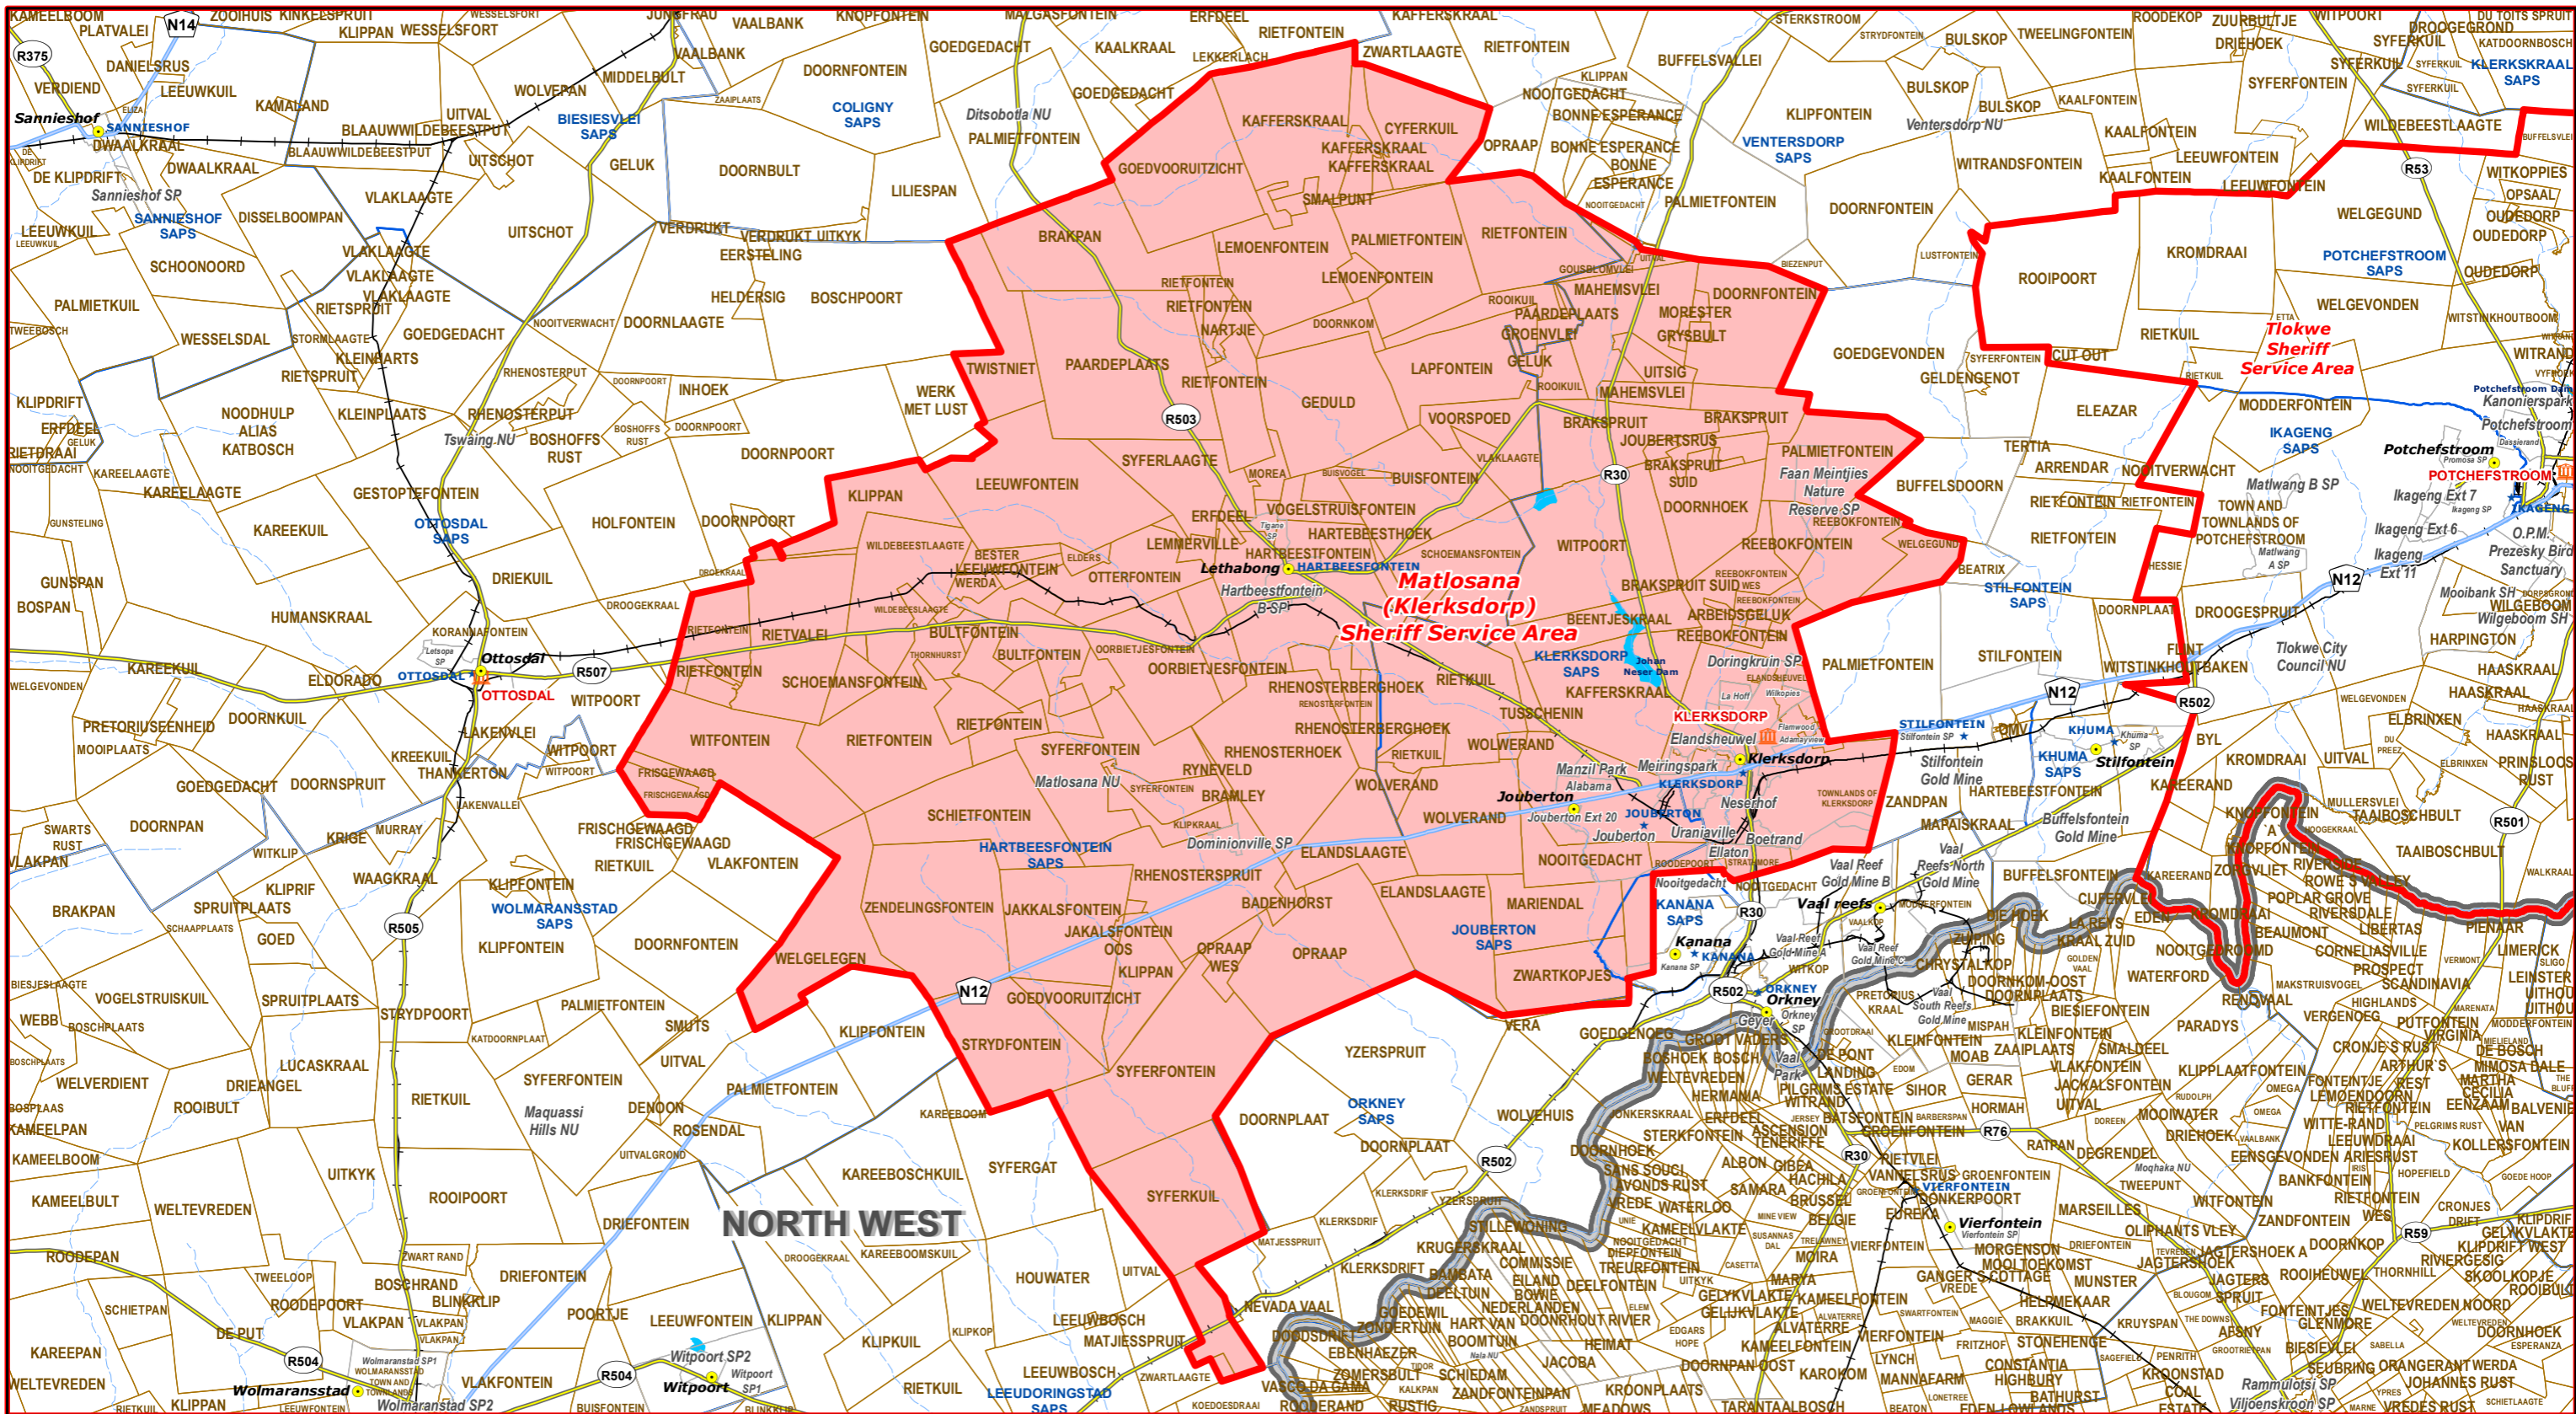

# Matlosana (Klerksdorp) Sheriff Service Area

## Legend

- Main Town
- Main Courts
- ★ Place of Sitting
- ★ Police Stations & Facilities
- ▲ Schools
- Health Facilities
- Rivers
- National Roads
- Main Roads
- Railways
- Provinces
- Sheriff Service Area
- Traditional Councils
- Dams