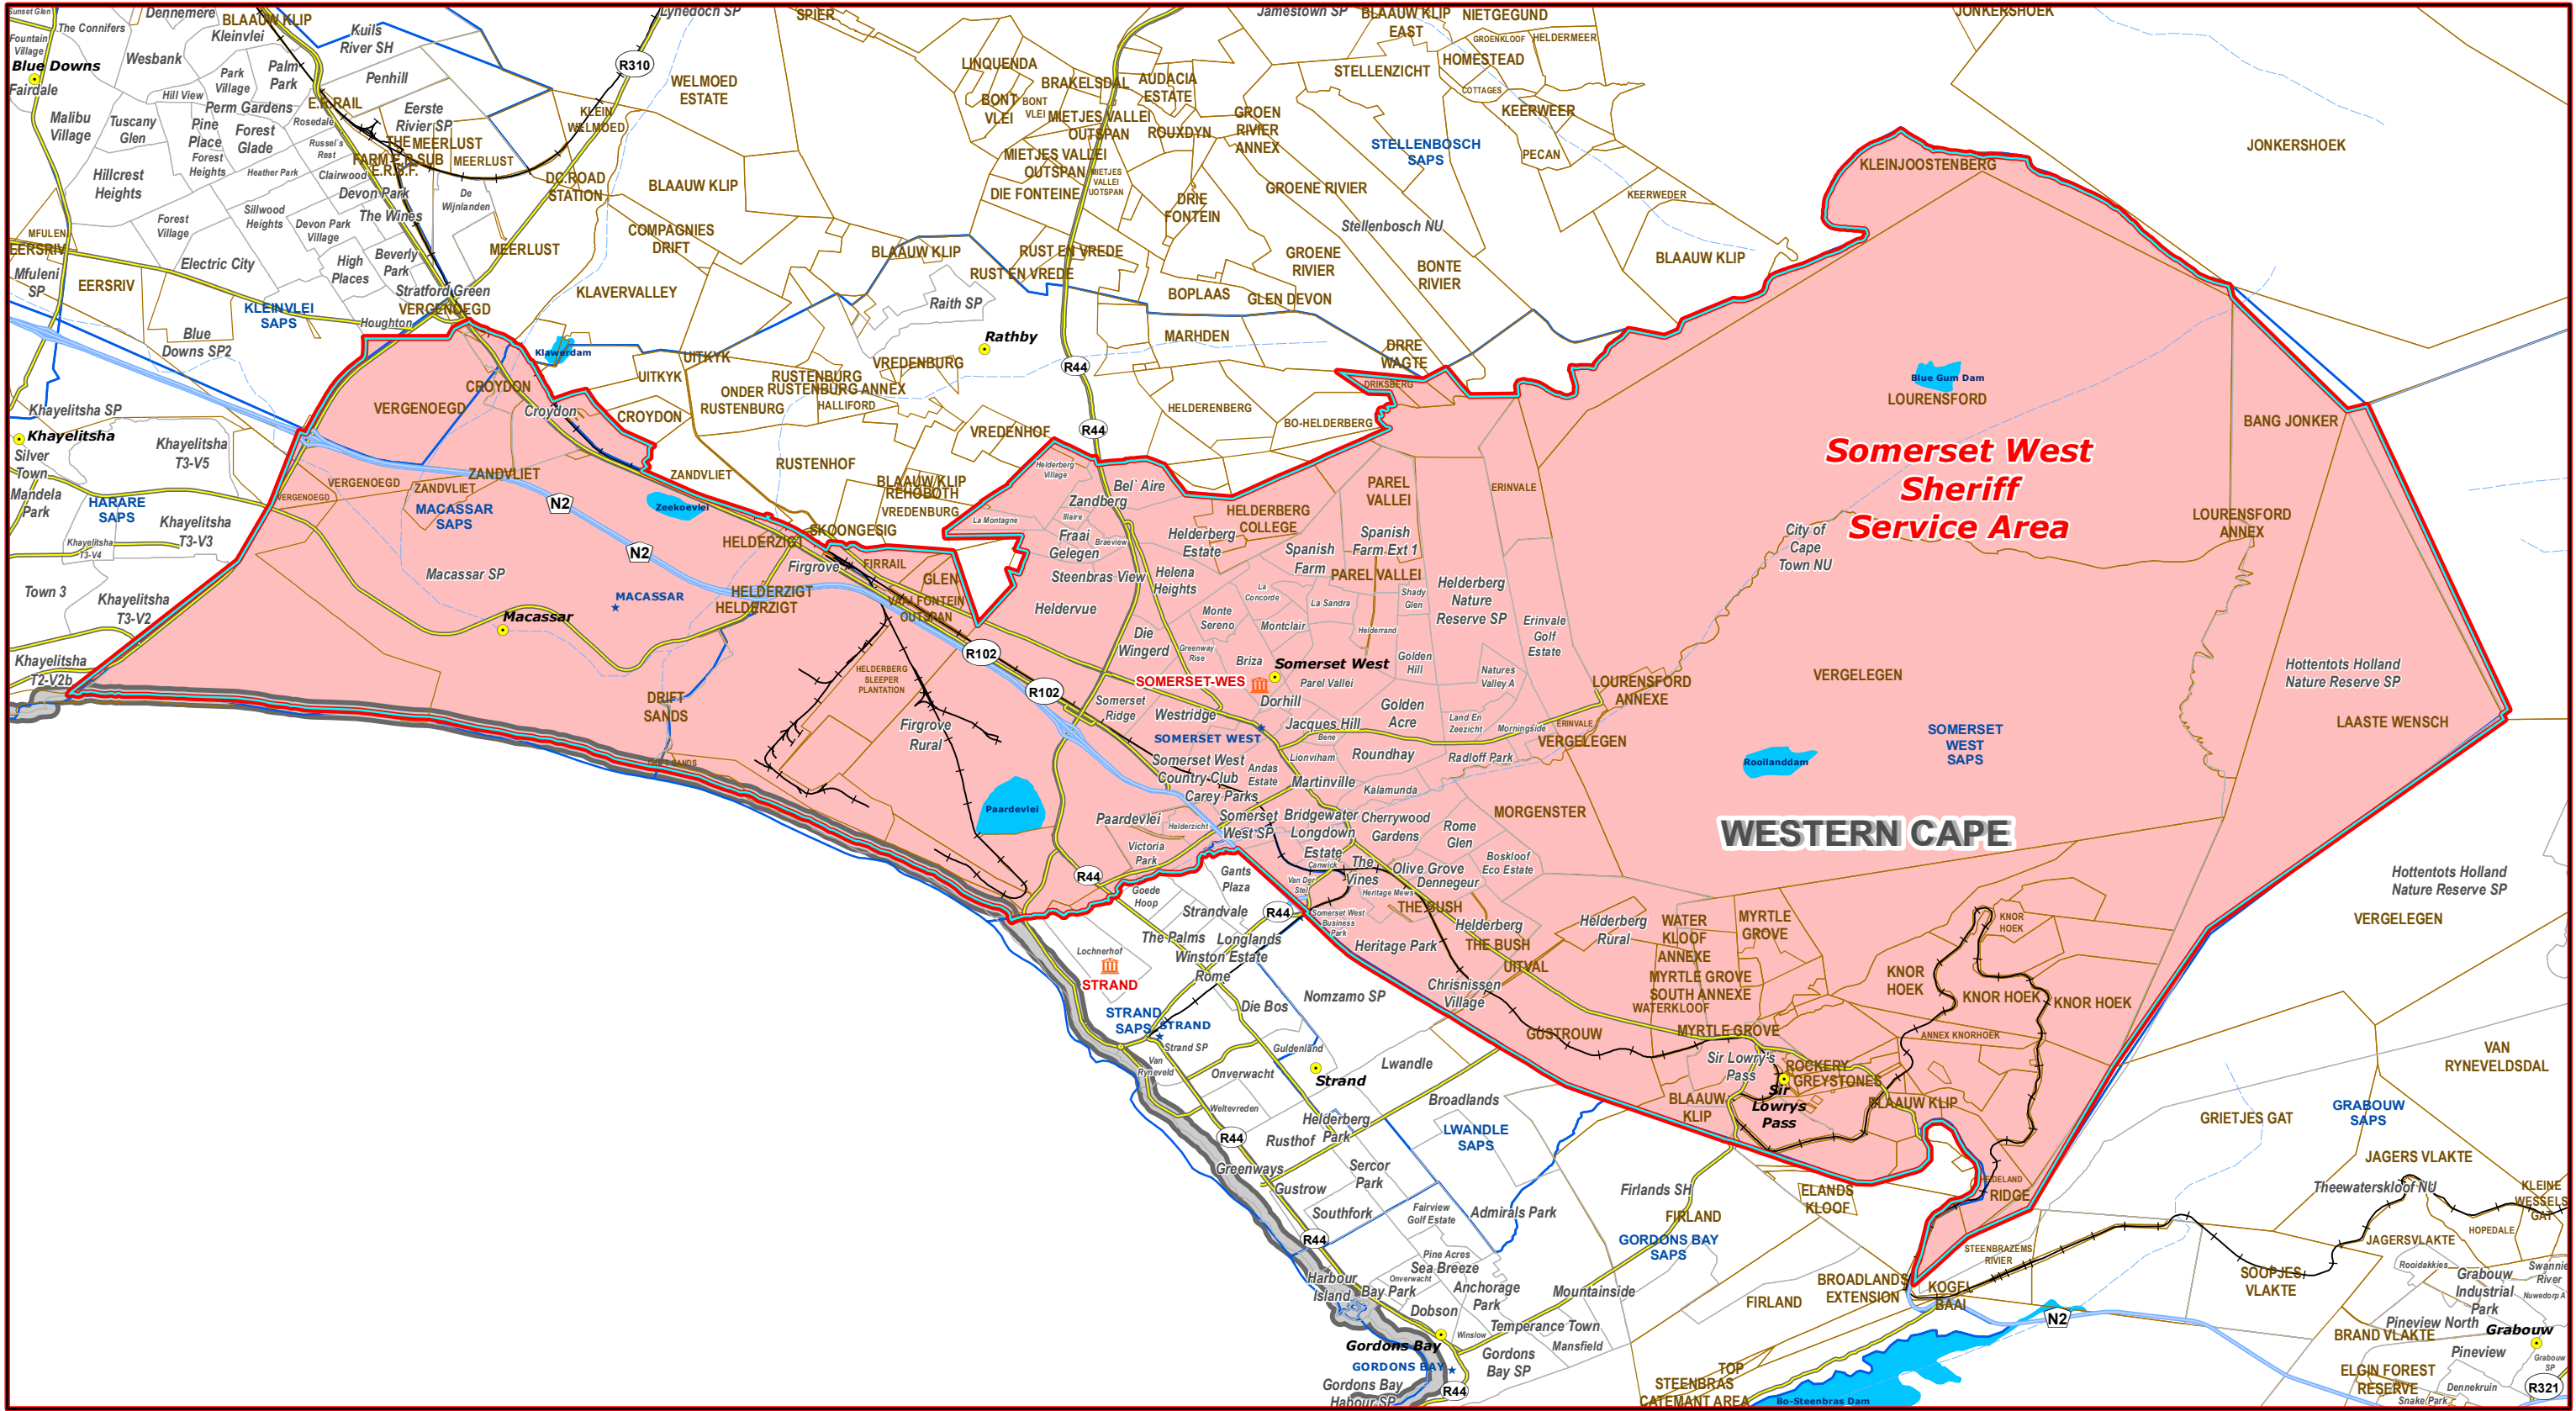

Somerset West Sheriff Service Area

Legend

- Main Town
- Main Courts
- Place of Sitting
- ★ Police Stations & Facilities
- ▲ Schools
- Health Facilities
- Rivers
- National Roads
- Main Roads
- Railways
- Provinces
- Sheriff Service Area
- Traditional Councils
- Dams

Sheriff Service Areas

DATA SUPPLIED BY:

- Statistics South Africa
- Department of Water Affairs & Forestry
- Department of Provincial & Local Government
- Department of Health
- Department of Safety & Security
- Department of Education
- Department of Transport