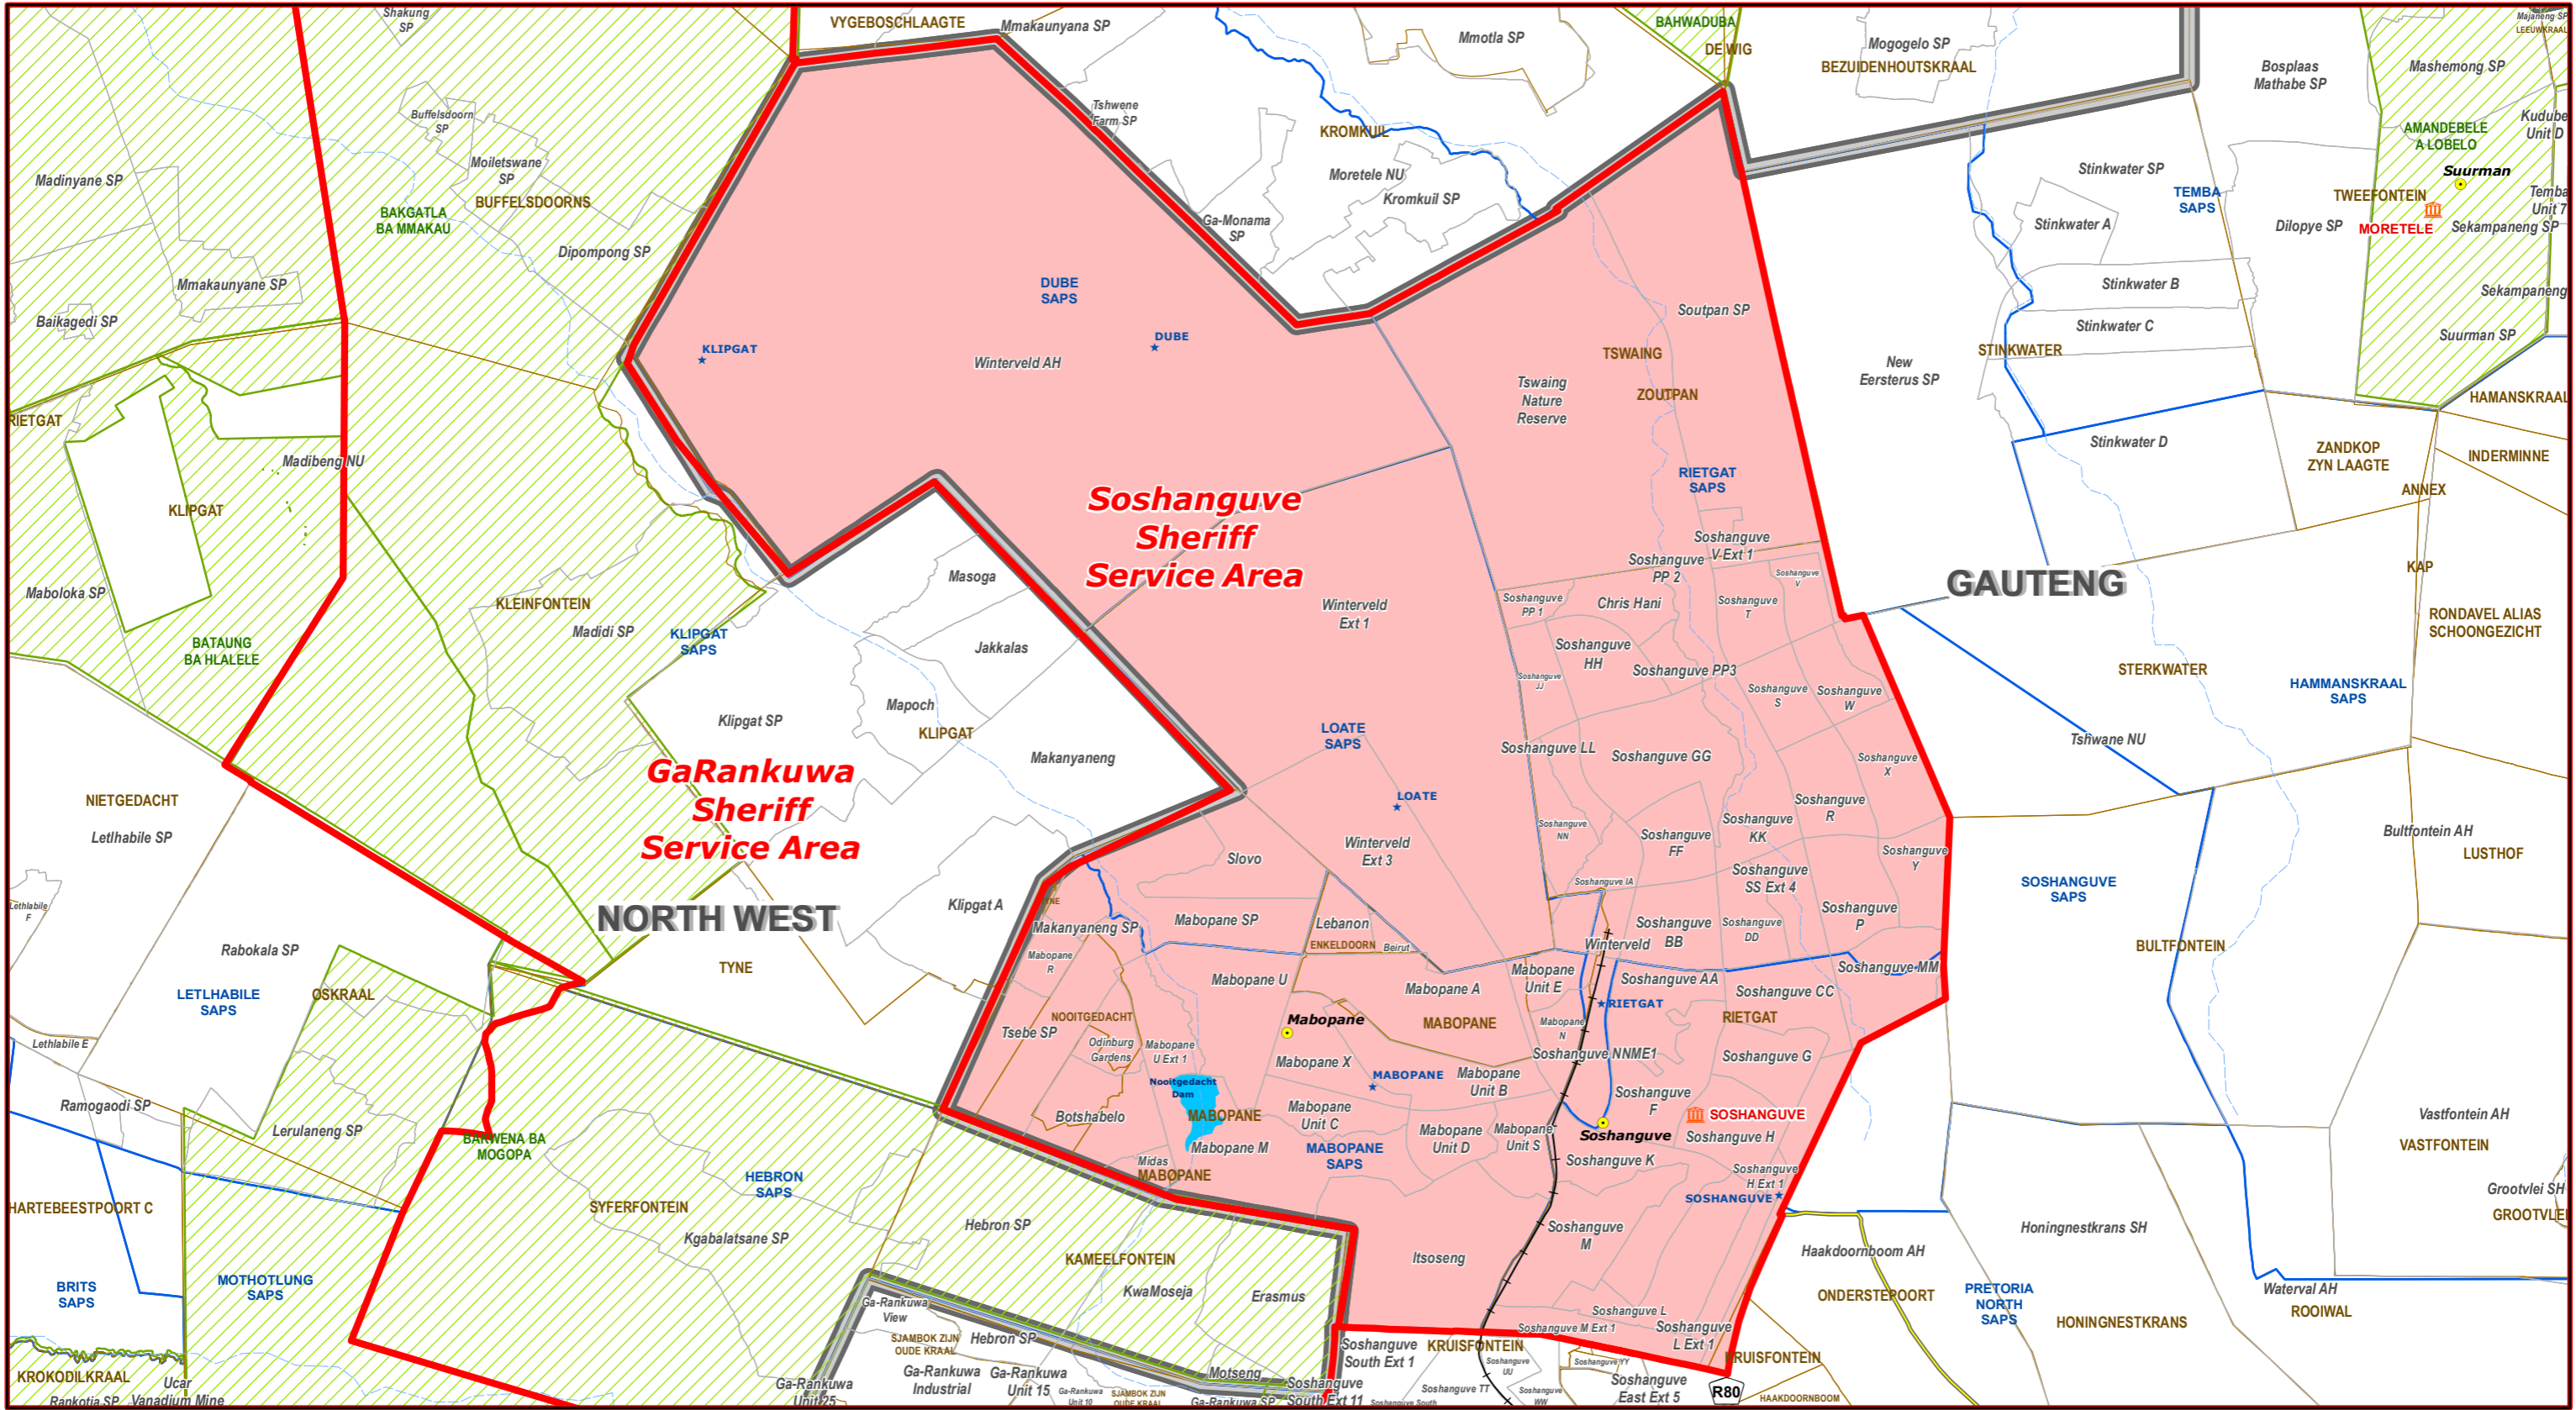

# Soshanguve Sheriff Service Area

- Legend**
- Main Town
  - Main Courts
  - ★ Place of Sitting
  - ★ Police Stations & Facilities
  - ★ Schools
  - Health Facilities
  - Rivers
  - National Roads
  - Main Roads
  - Railways
  - Provinces
  - Sheriff Service Area
  - Traditional Councils
  - Dams

## Sheriff Service Areas

DATA SUPPLIED BY:

- Statistics South Africa
- Department of Water Affairs & Forestry
- Department of Provincial & Local Government
- Department of Health
- Department of Safety & Security
- Department of Education
- Department of Transport