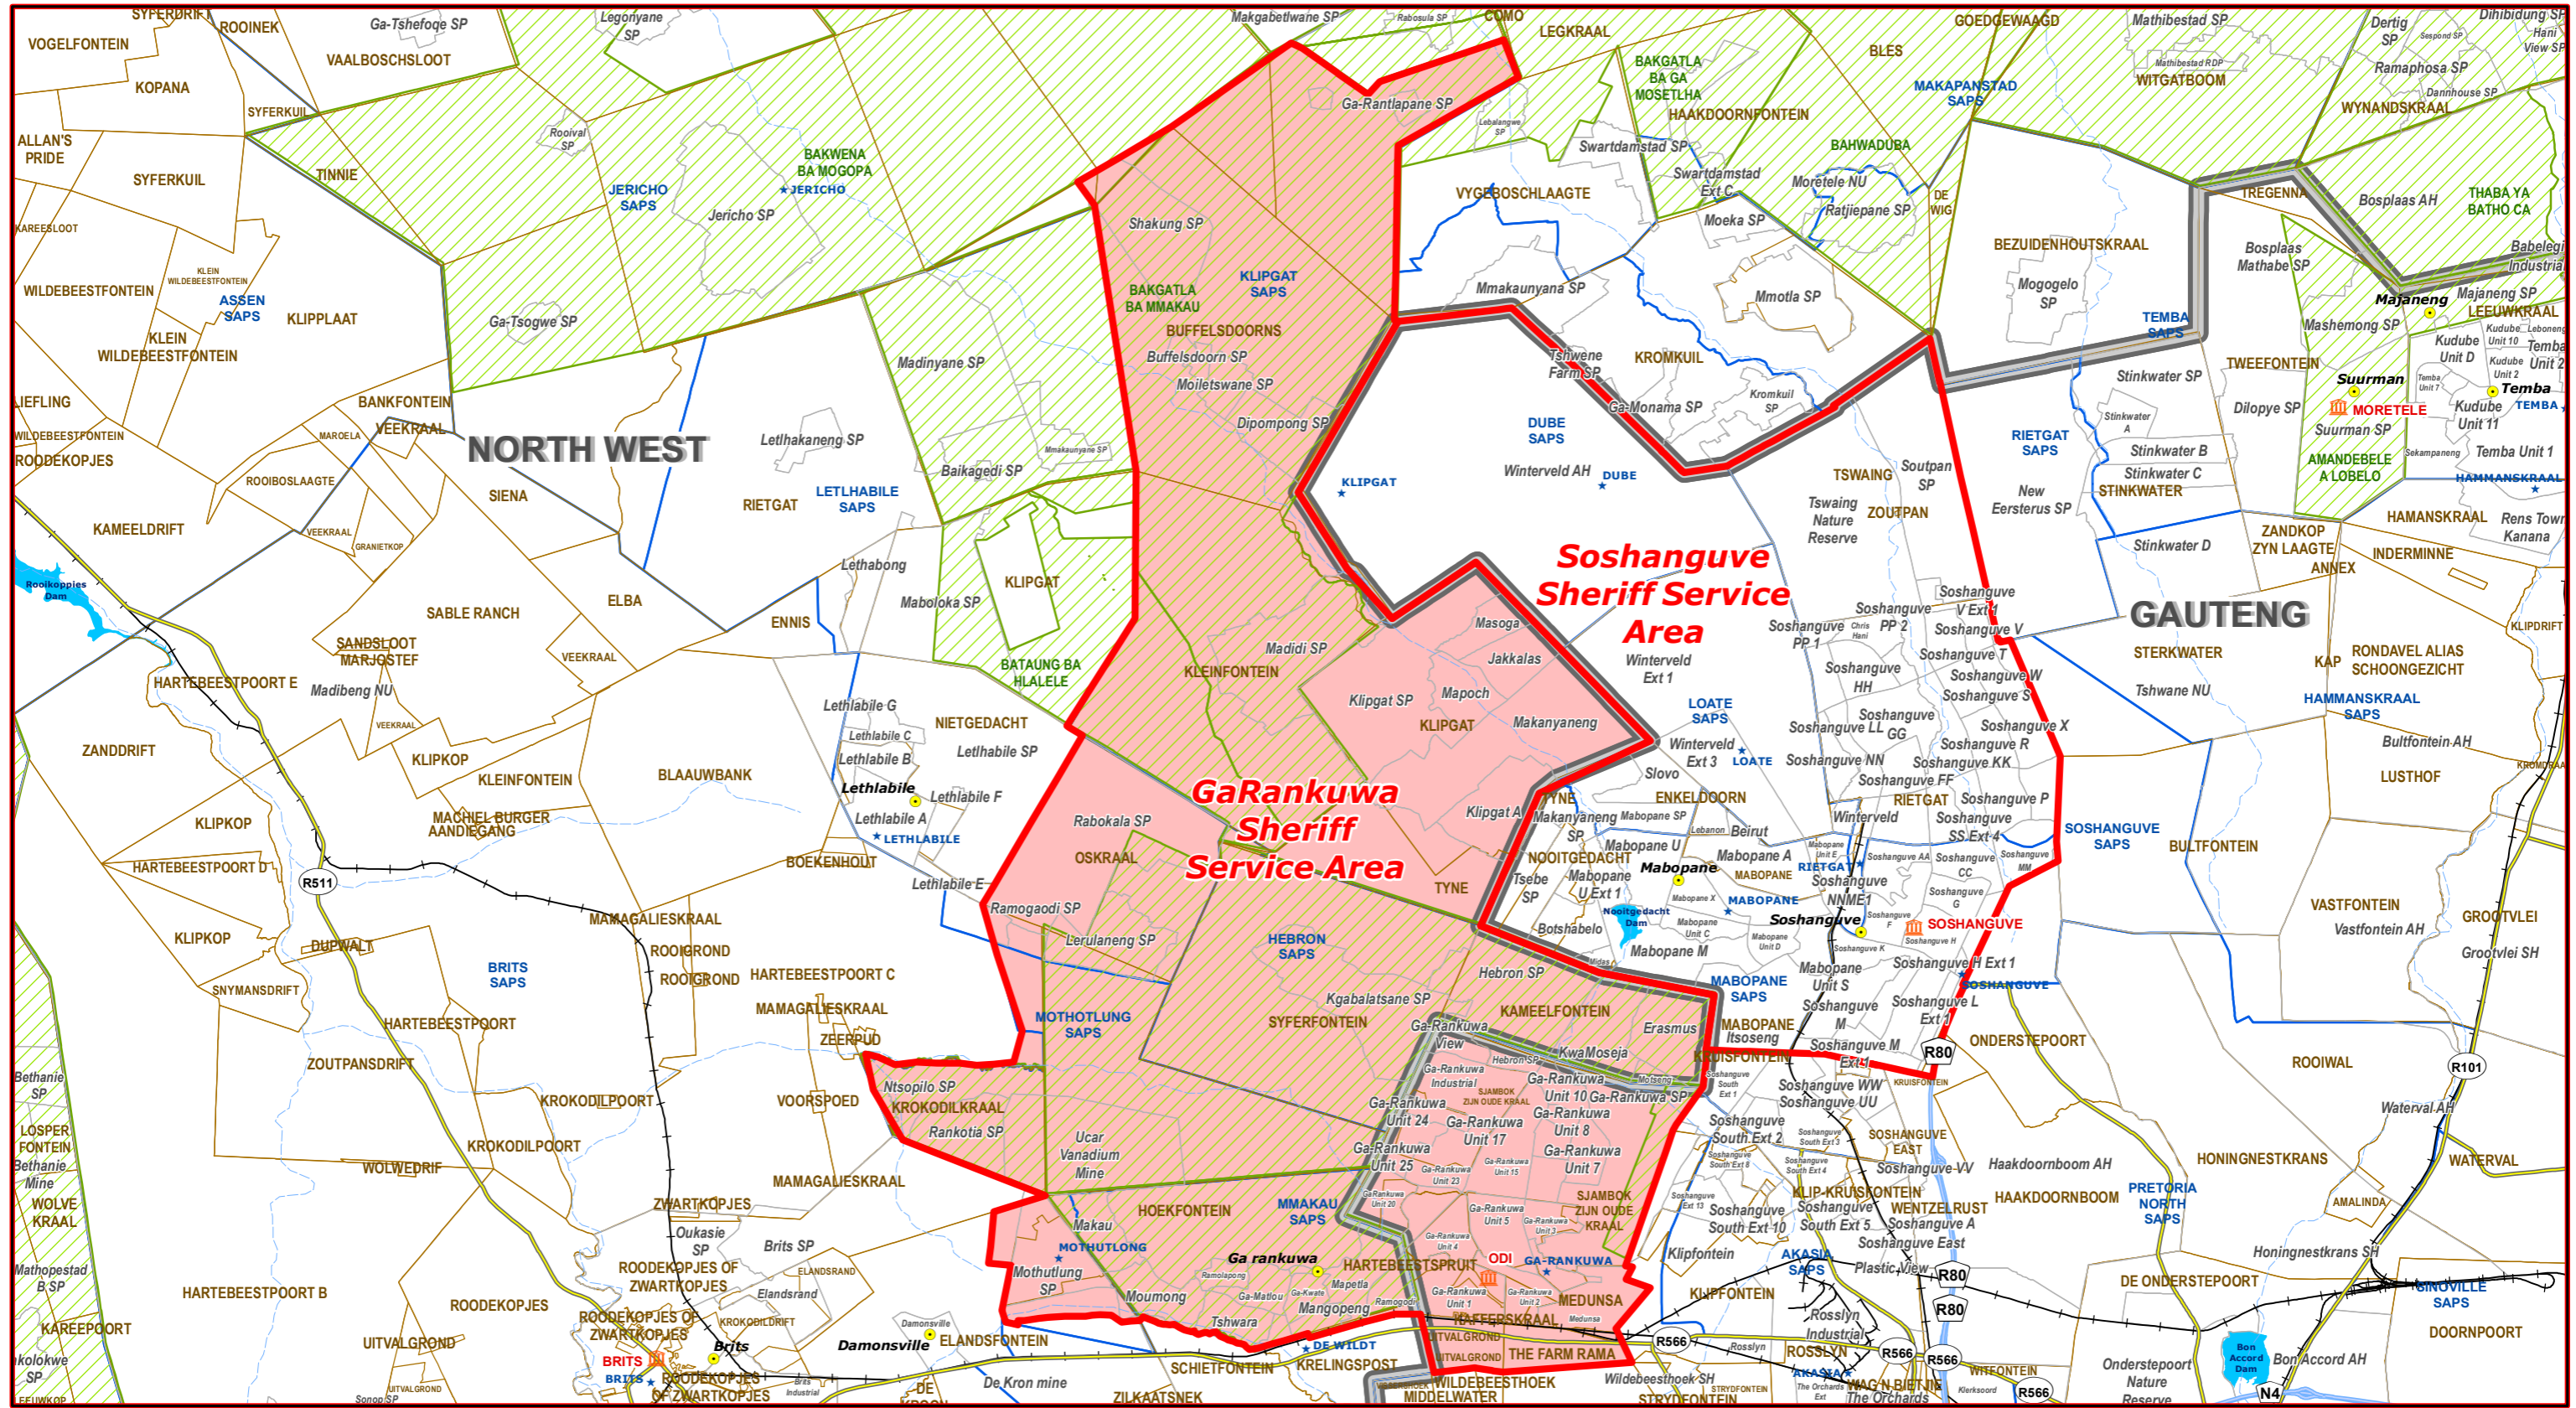

GaRankuwa Sheriff Service Area

Legend

- Main Town
- Main Courts
- ★ Place of Sitting
- ★ Police Stations & Facilities
- ★ Schools
- ★ Health Facilities
- ~ Rivers
- ~ National Roads
- ~ Main Roads
- ~ Railways
- Provinces
- Sheriff Service Area
- Traditional Councils
- Dams

Sheriff Service Areas

DATA SUPPLIED BY:

- Statistics South Africa
- Department of Water Affairs & Forestry
- Department of Provincial & Local Government
- Department of Health
- Department of Safety & Security
- Department of Education
- Department of Transport