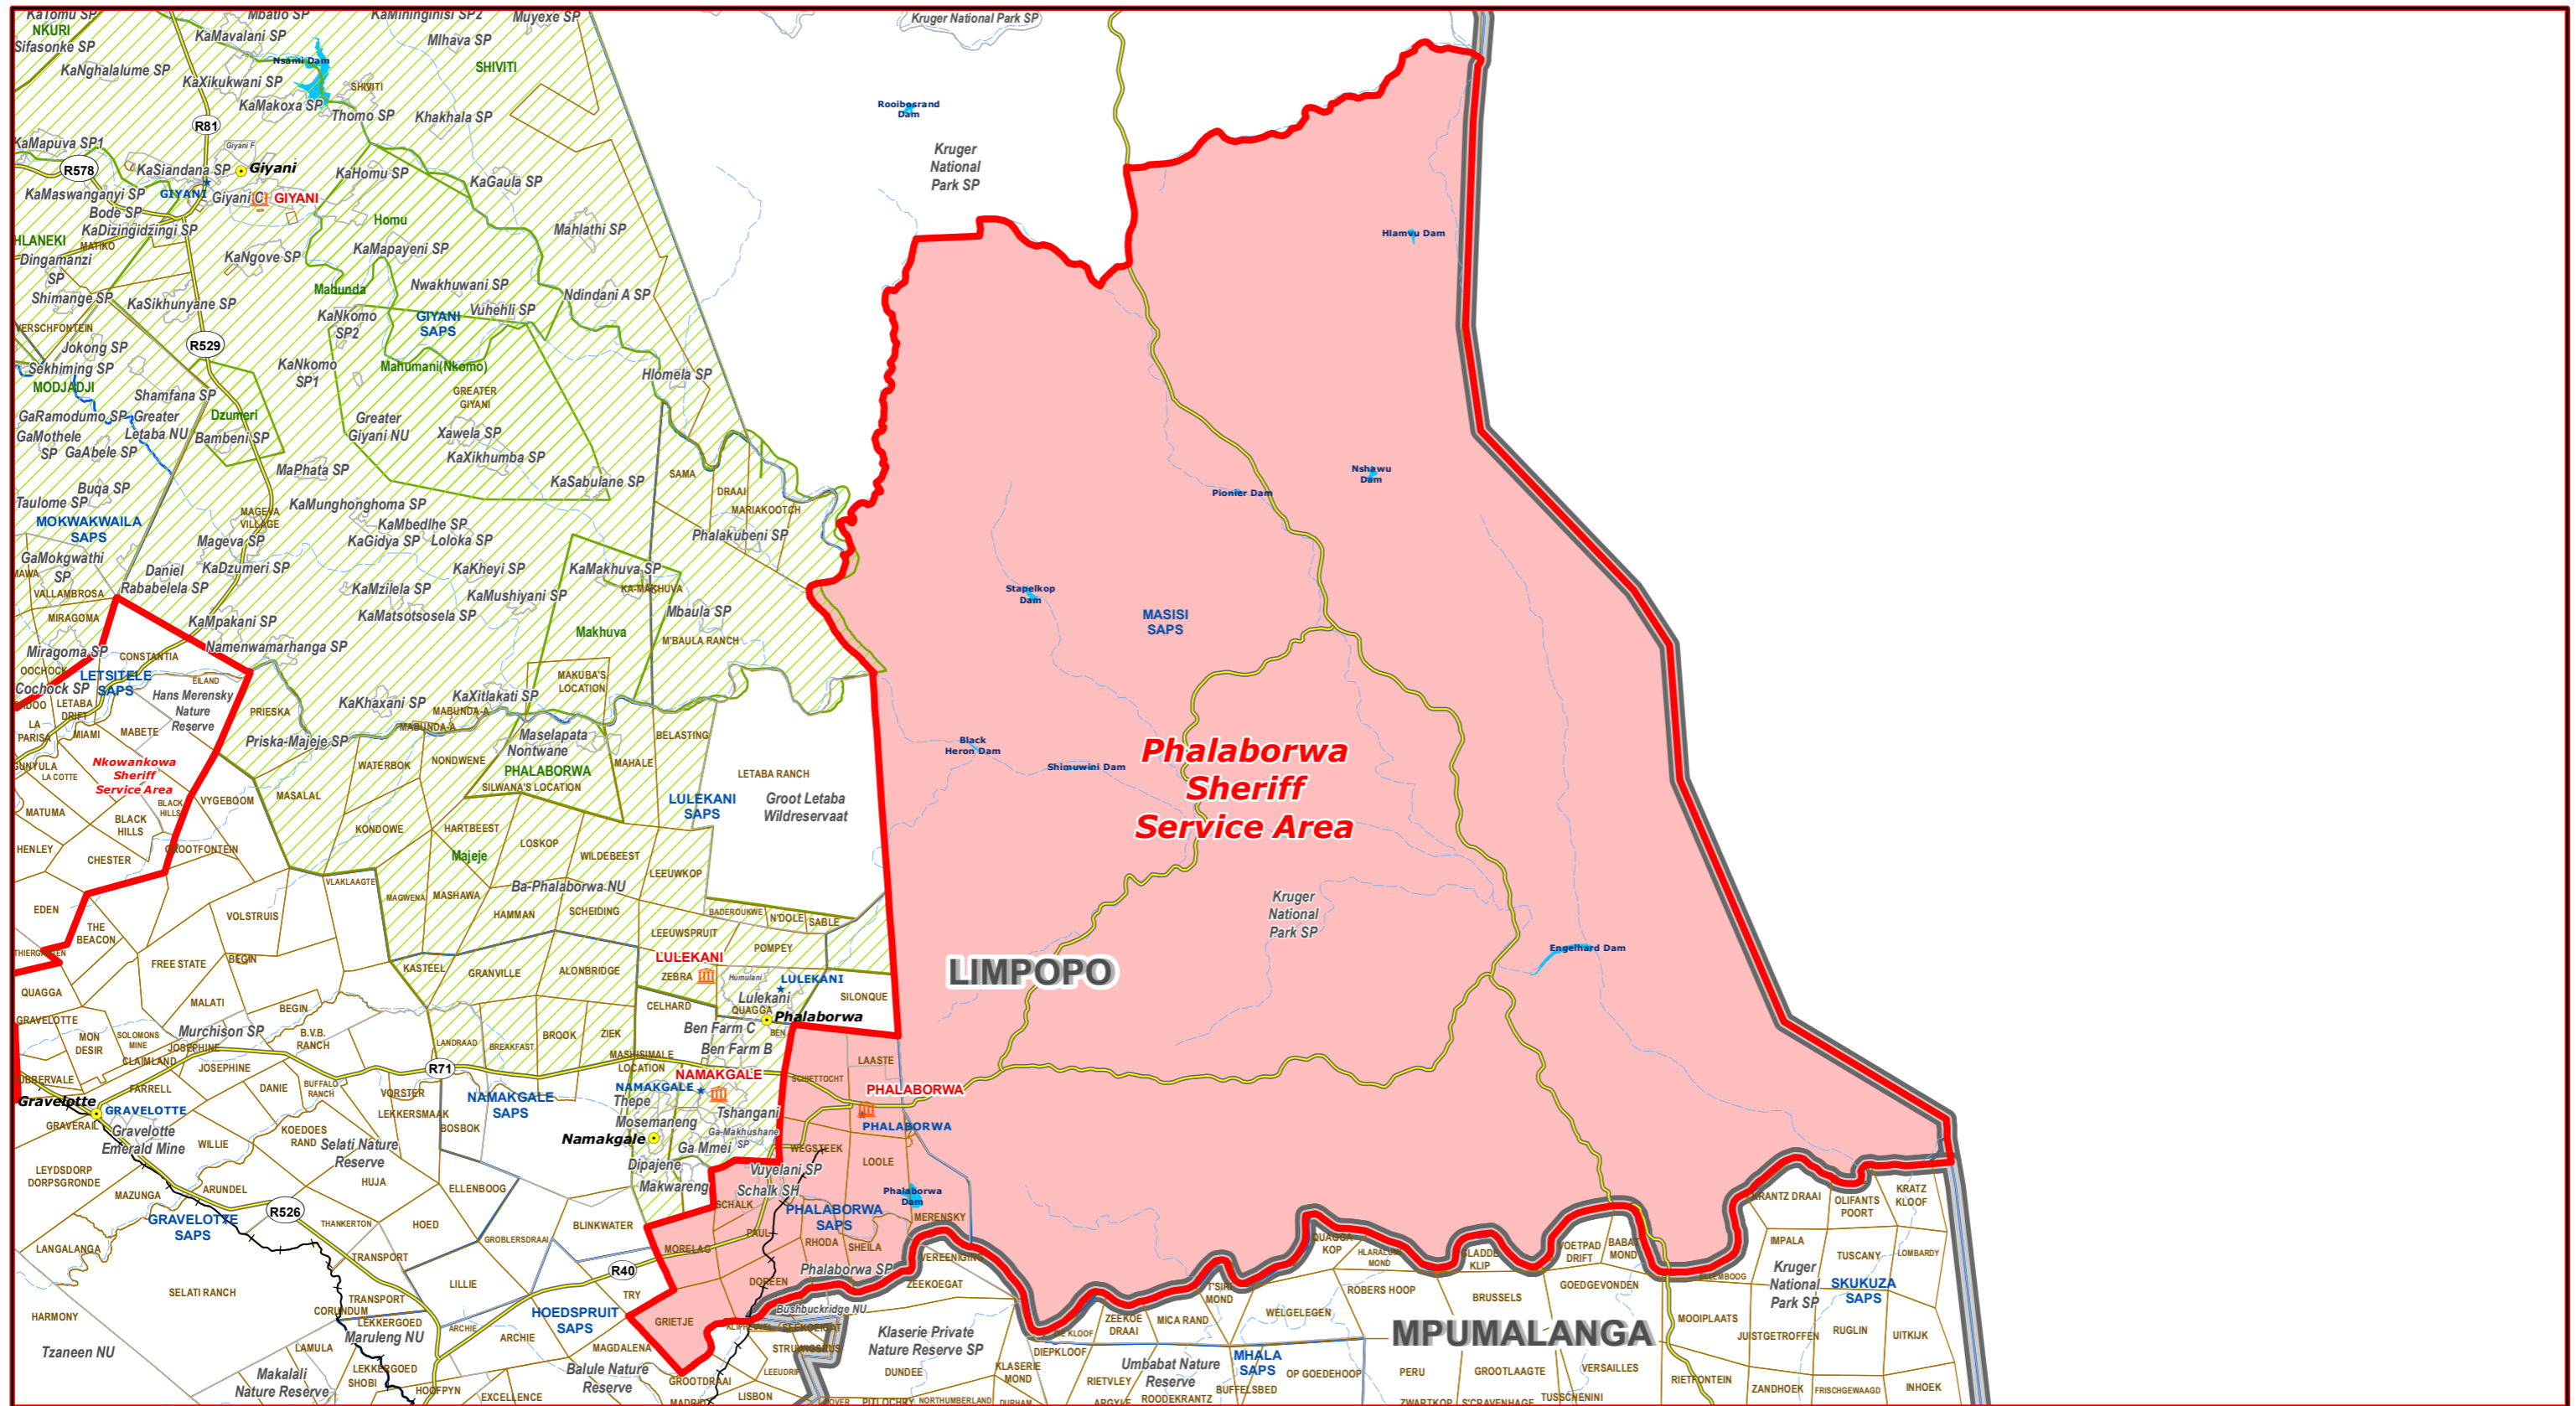

Phalaborwa Sheriff Service Area

Legend

- Main Town
- Main Courts
- ★ Place of Sitting
- ★ Police Stations & Facilities
- ▲ Schools
- Health Facilities
- Rivers
- National Roads
- Main Roads
- Railways
- Provinces
- Sheriff Service Area
- Traditional Councils
- Dams

Sheriff Service Areas

DATA SUPPLIED BY:

- Statistics South Africa
- Department of Water Affairs & Forestry
- Department of Provincial & Local Government
- Department of Health
- Department of Safety & Security
- Department of Education
- Department of Transport