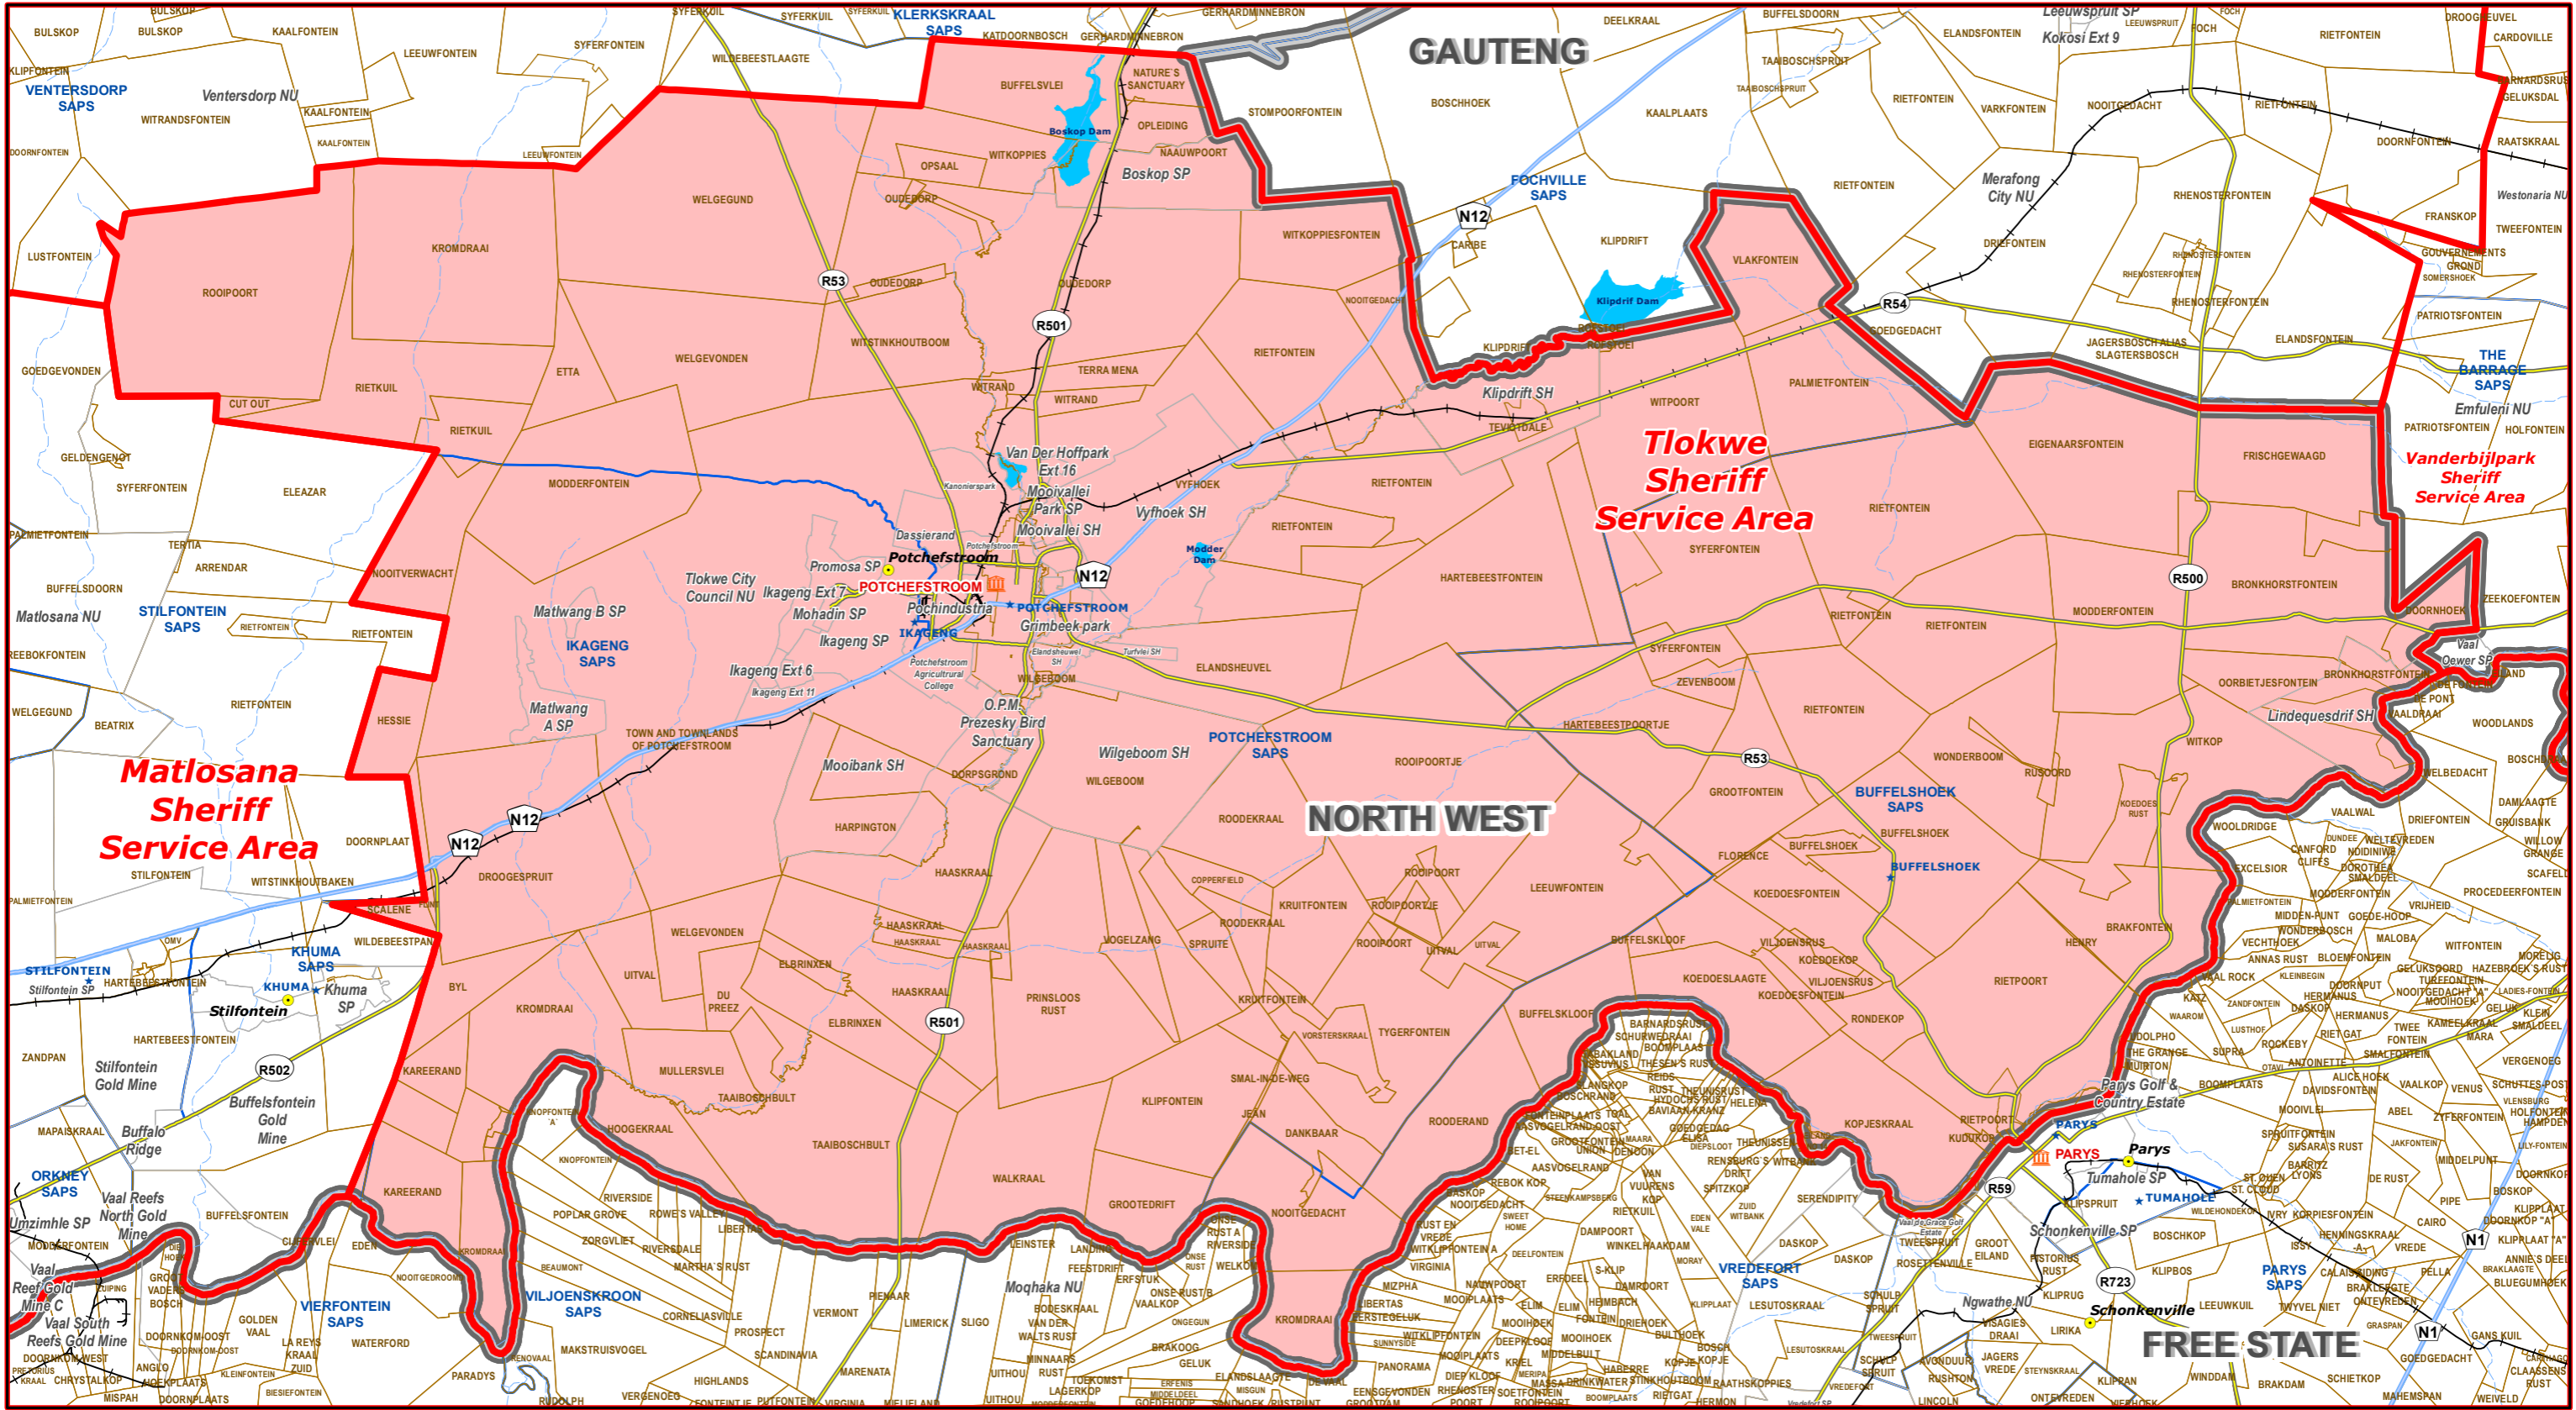

Tlokwe Sheriff Service Area

Legend

- Main Town
- Main Courts
- ★ Place of Sitting
- ★ Police Stations & Facilities
- ★ Schools
- Health Facilities
- Rivers
- National Roads
- Main Roads
- Railways
- Provinces
- Sheriff Service Area
- Traditional Councils
- Dams

Sheriff Service Areas

DATA SUPPLIED BY:

- Statistics South Africa
- Department of Water Affairs & Forestry
- Department of Provincial & Local Government
- Department of Health
- Department of Safety & Security
- Department of Education
- Department of Transport