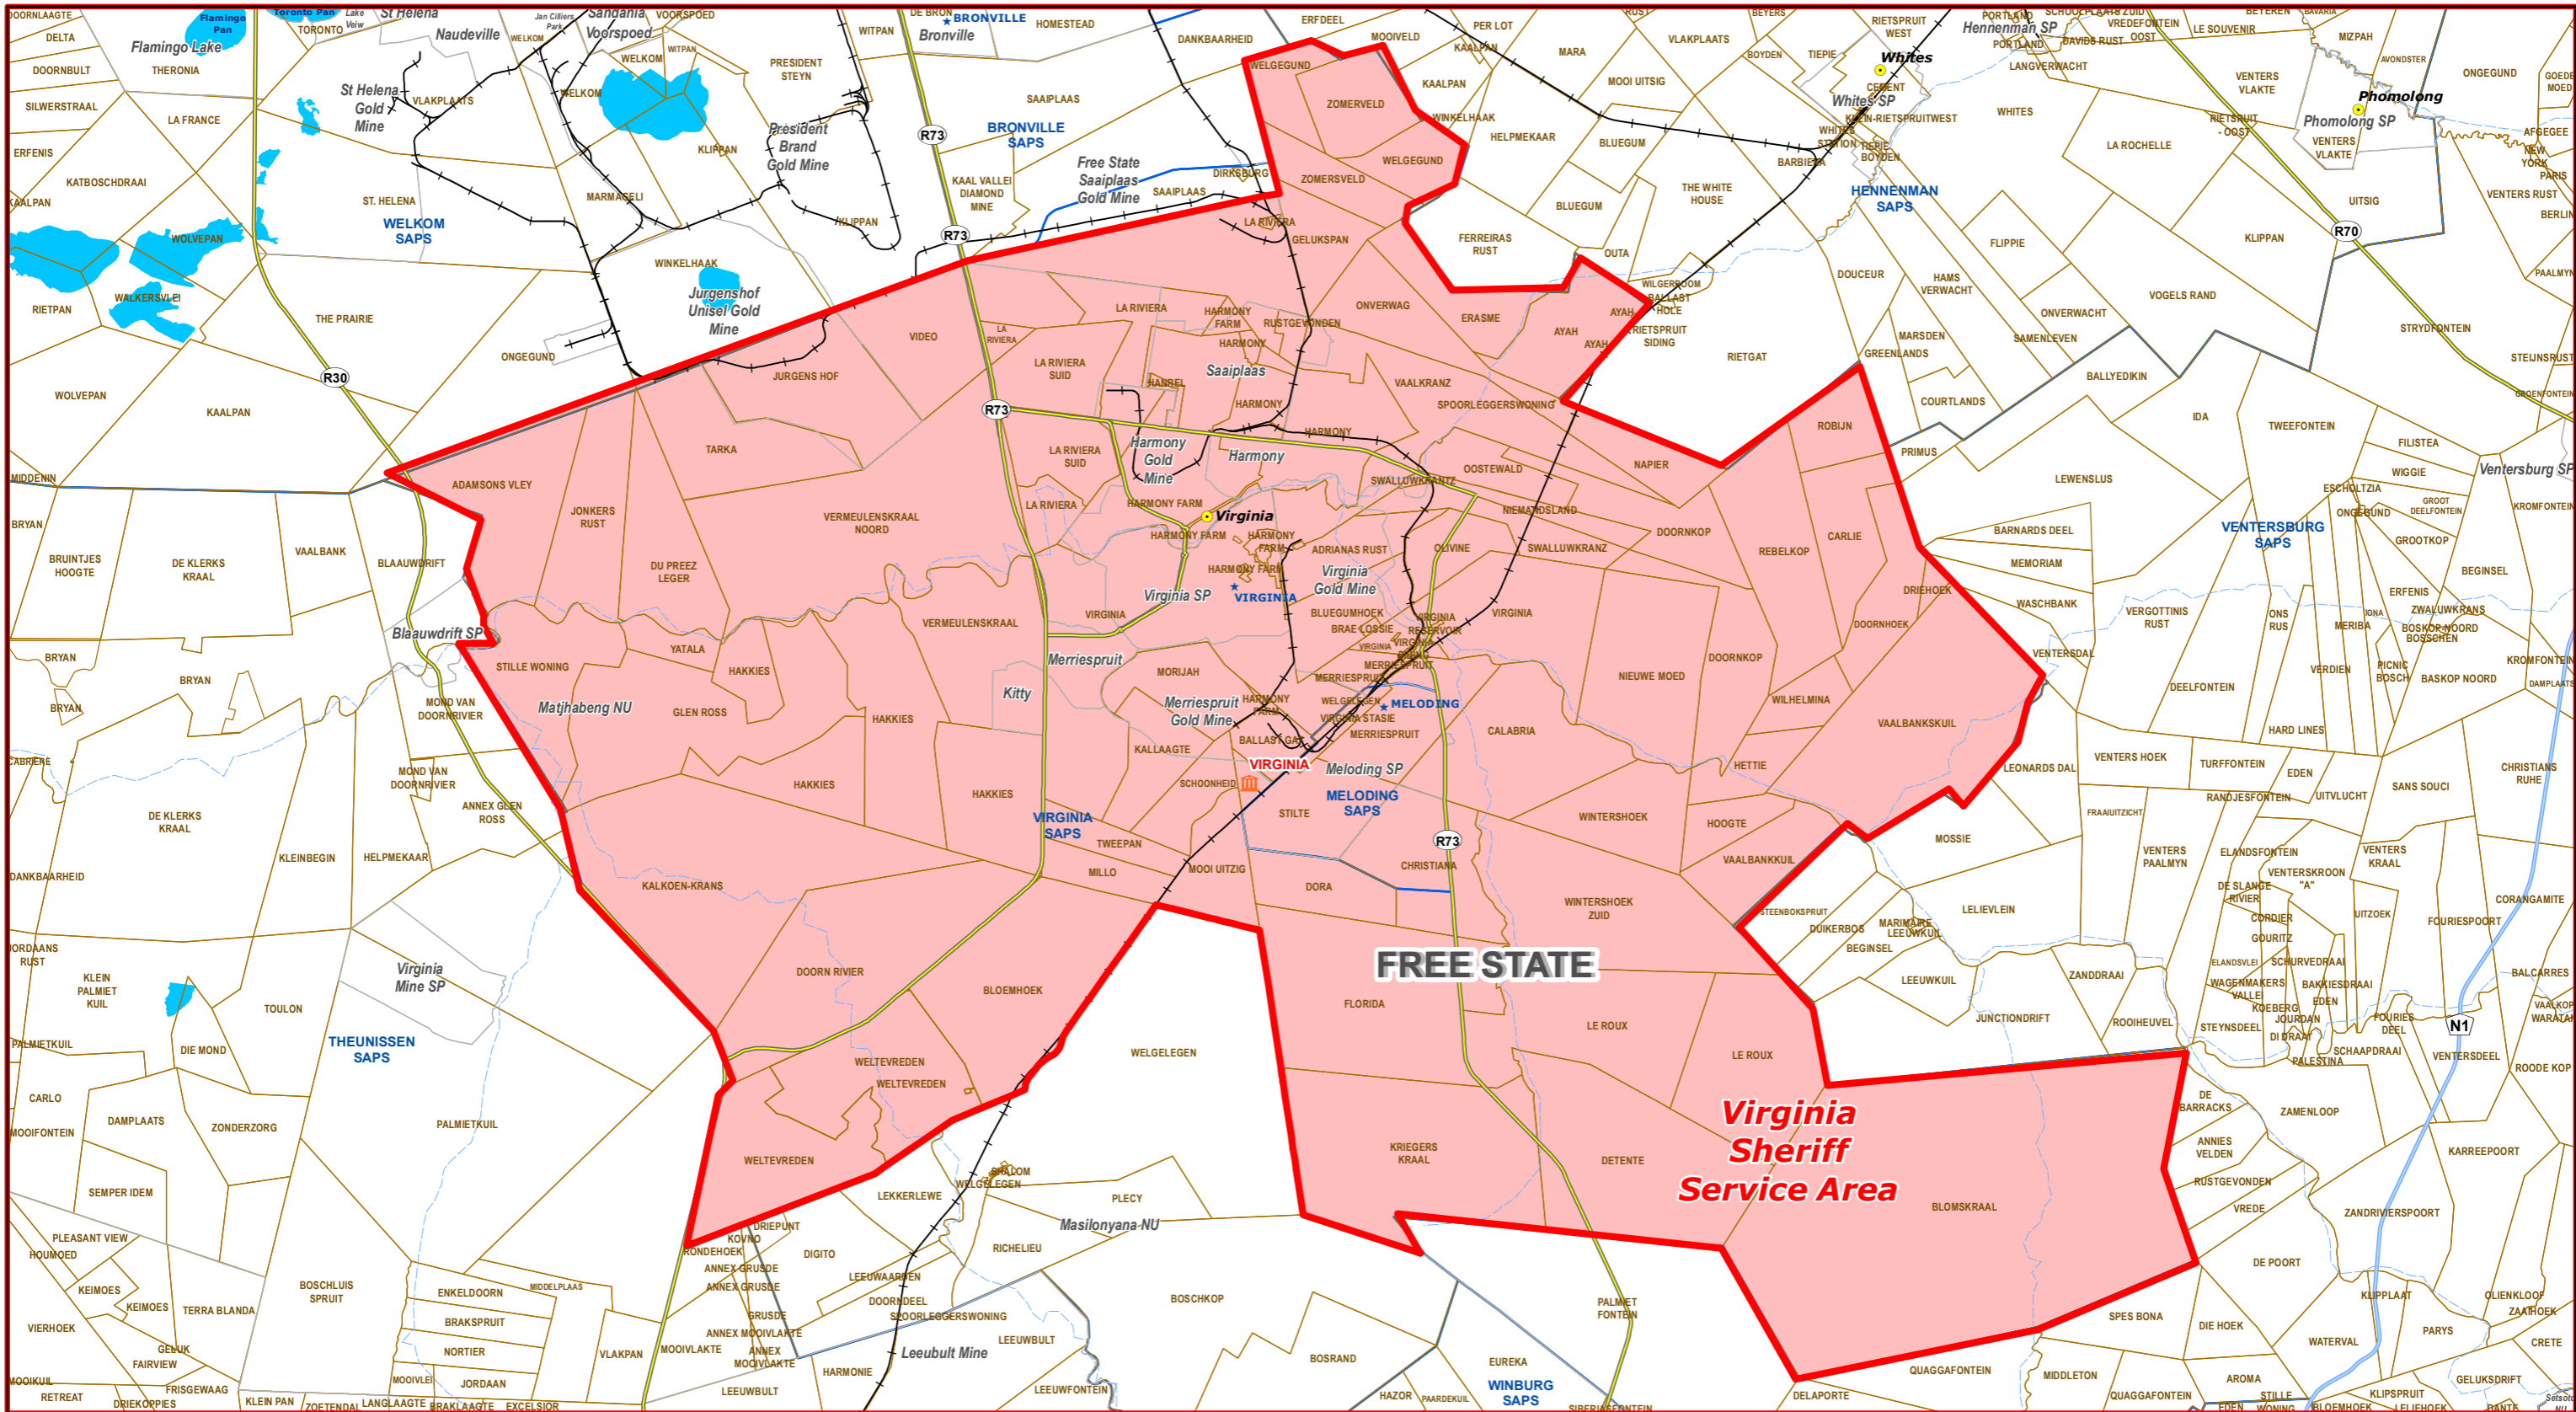

Virginia Sheriff Service Area

Legend

- Main Town
- Main Courts
- Place of Sitting
- ★ Police Stations & Facilities
- ▲ Schools
- Health Facilities
- Rivers
- National Roads
- Main Roads
- Railways
- Provinces
- Sheriff Service Area
- Traditional Councils
- Dams

Sheriff Service Areas

DATA SUPPLIED BY:
 Statistics South Africa
 Department of Water Affairs & Forestry
 Department of Provincial & Local Government
 Department of Health
 Department of Safety & Security
 Department of Education
 Department of Transport